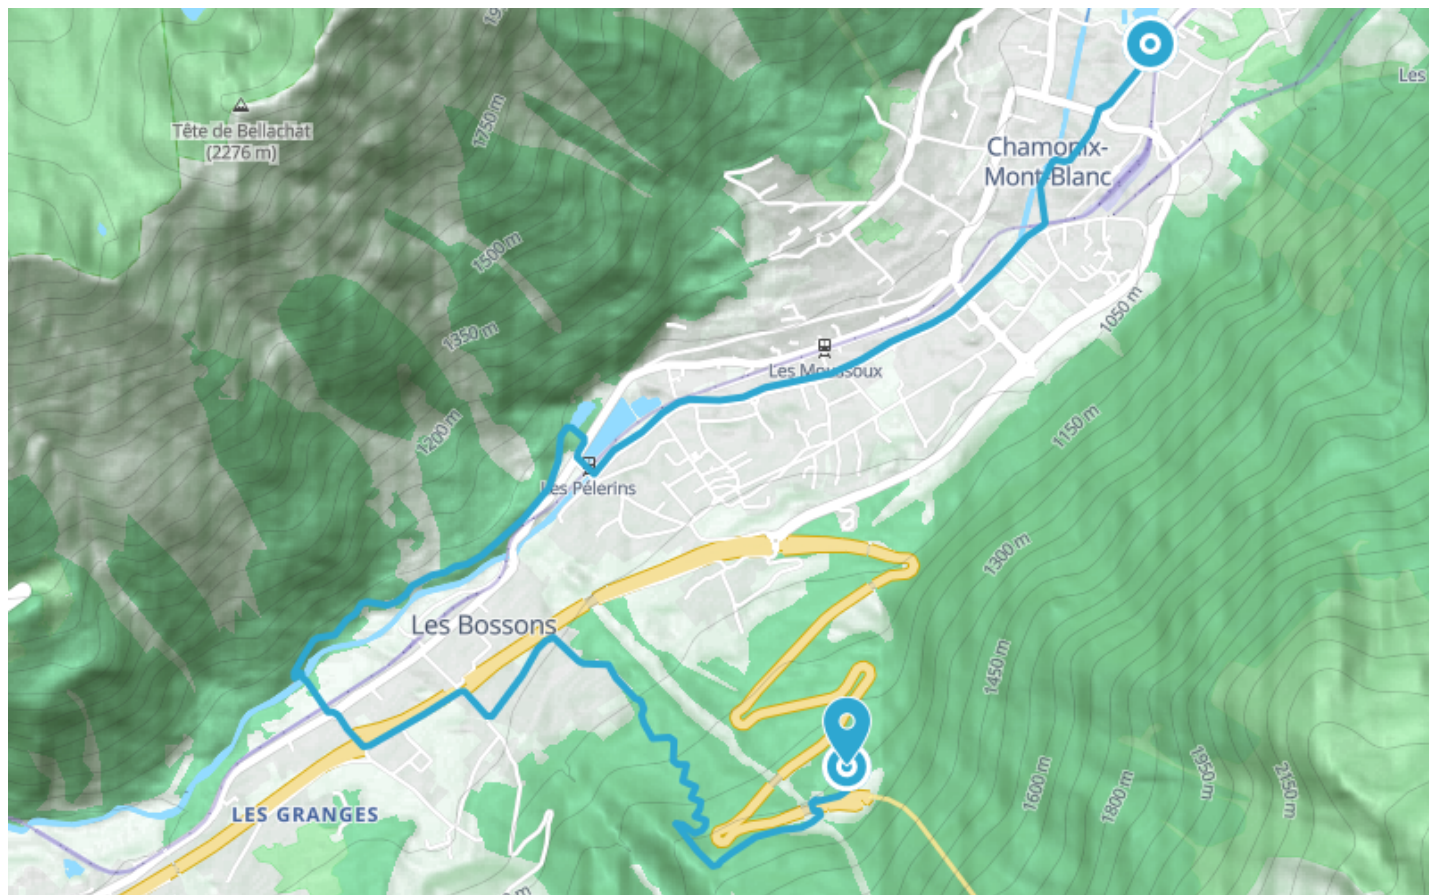

# E-MTB trail – T : E-Bike MB France-Italy from Chamonix

● Easy

🚲 Mountain bike

🕒 0 min

↔️ 8.40 km

📍 **Départ** 21 Avenue de la Plage  
74400, Chamonix-Mont-Blanc

📍 **Arrivée** La Route Blanche  
74400, Chamonix-Mont-Blanc

## Descriptif

This route follows the Plan's K and T itineraries.

Mountain bike guide available from all valley rental outlets and Tourist Offices.

We strongly recommend that you wear a helmet and protective gear, and that you use a mountain bike suitable for downhill riding with an appropriate braking system.

85 place du triangle de l'amitié

+33450530024

<https://www.chamonix.com/>

Retrouvez ce parcours et bien d'autres  
sur l'application mobile **Loopi - balades & GPS**