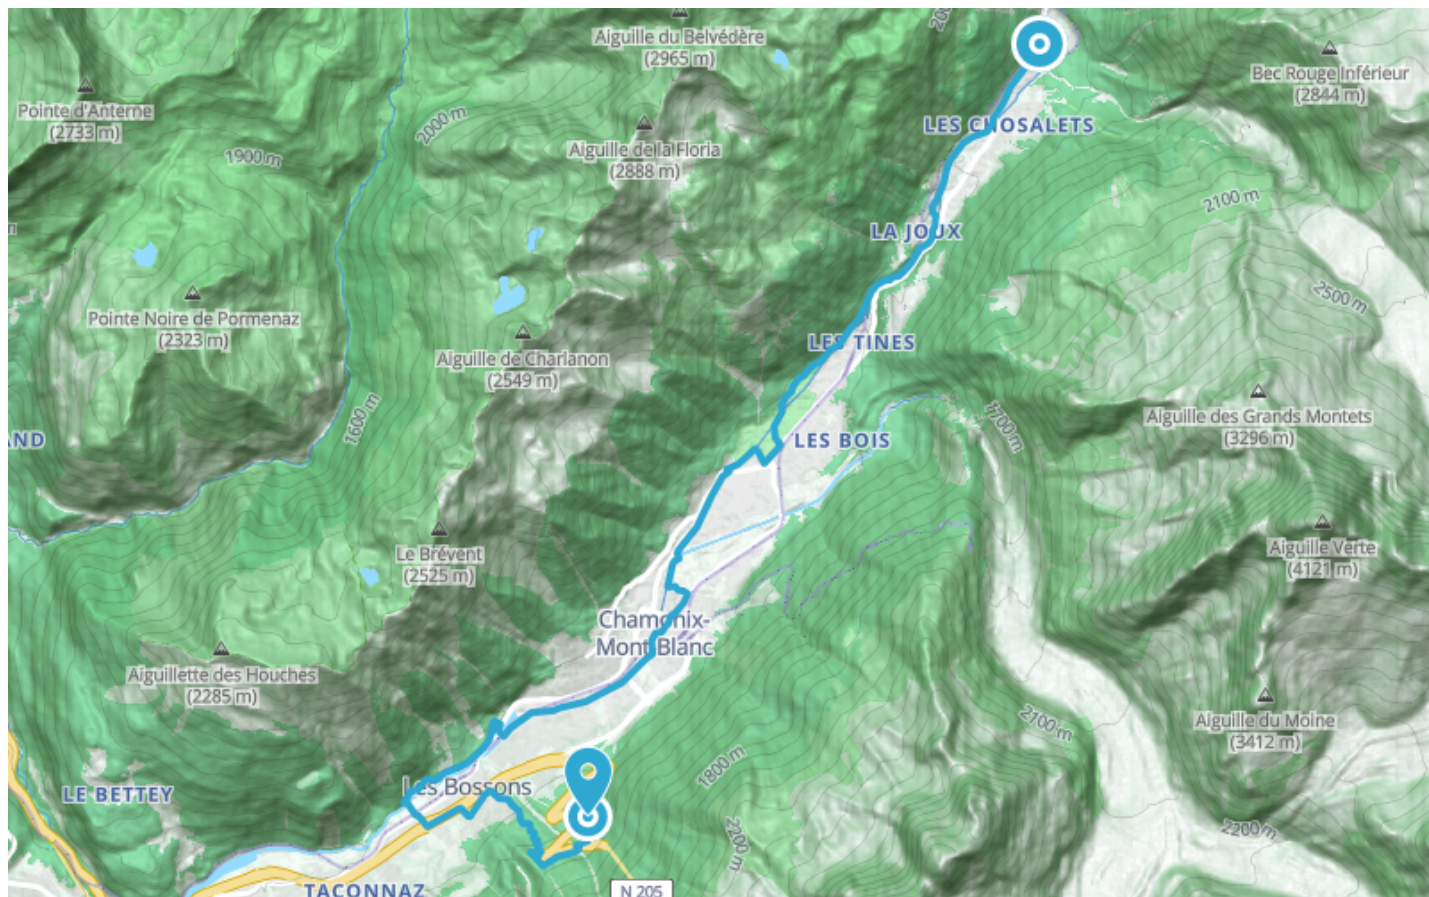

# E-MTB trail – T : E-Bike MB France-Italy from Argentière

● Easy

🚲 Mountain bike

🕒 0 min

↔️ 17.4 km

📍 **Départ** 49 Route du Village  
74400, Chamonix-Mont-Blanc

📍 **Arrivée** La Route Blanche  
74400, Chamonix-Mont-Blanc

## Descriptif

This route follows the Plan's G, K and T itineraries.

Mountain bike guide available from all valley rental outlets and Tourist Offices.

We strongly recommend that you wear a helmet and protective gear, and that you use a mountain bike suitable for downhill riding with an appropriate braking system.

85 place du triangle de l'amitié

+33450530024

<https://www.chamonix.com/>

Retrouvez ce parcours et bien d'autres  
sur l'application mobile **Loopi - balades & GPS**