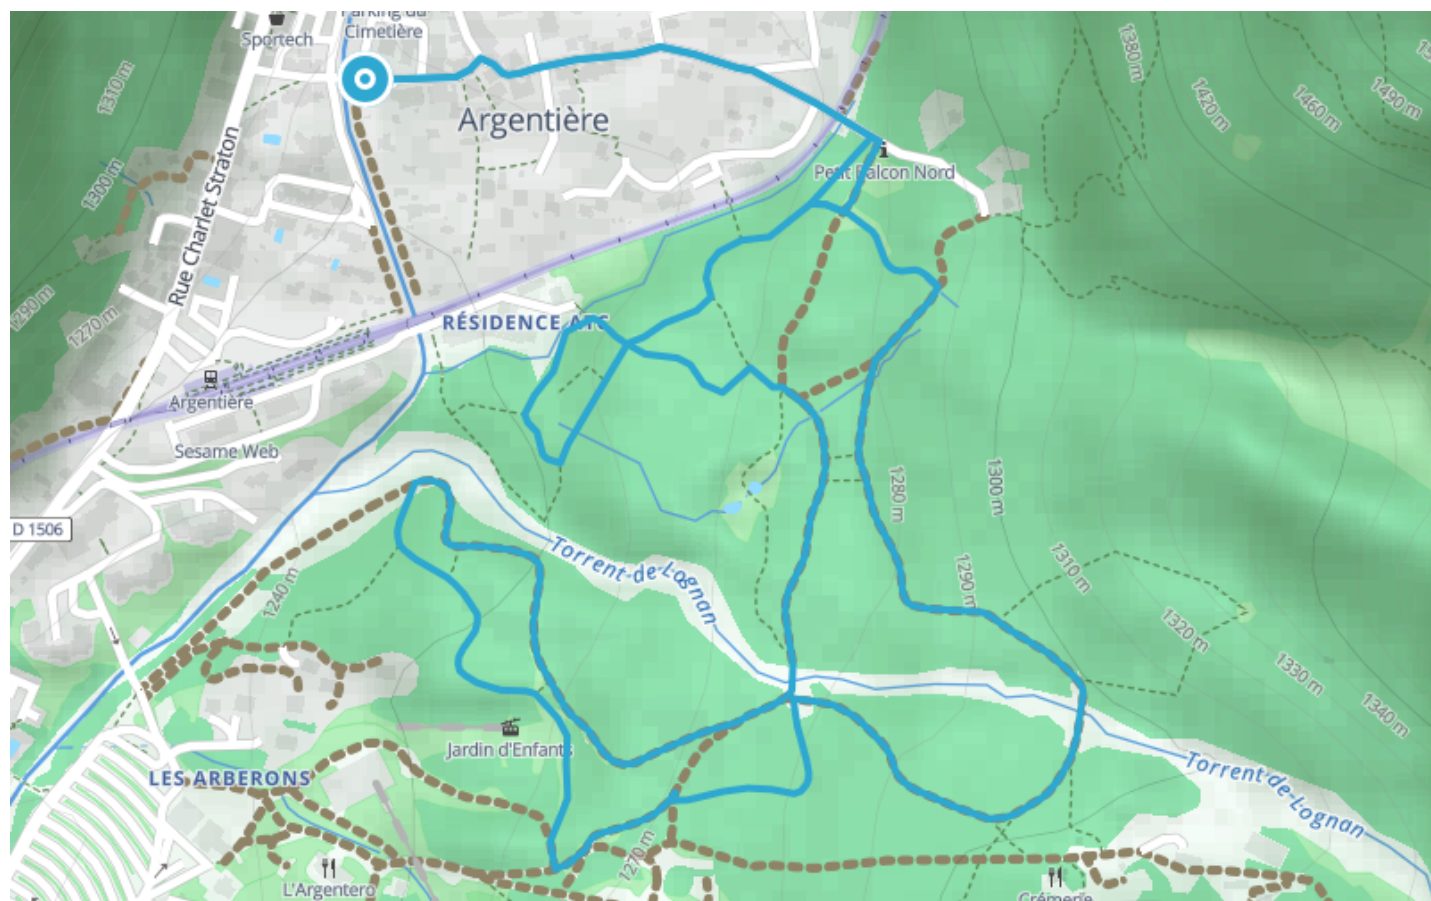

E-bike trail - D : Moraine d'Argentière

● Easy

🚲 Electrically assisted
bicycle

🕒 31 min

↔️ 4.12 km

📍 **Départ** 98 Route du Village
74400, Chamonix-Mont-Blanc

Descriptif

Wearing a helmet and protective gear is highly recommended, mountain bikes suitable for downhill riding with appropriate braking systems.

Retrouvez ce parcours et bien d'autres
sur l'application mobile **Loodpi - balades & GPS**