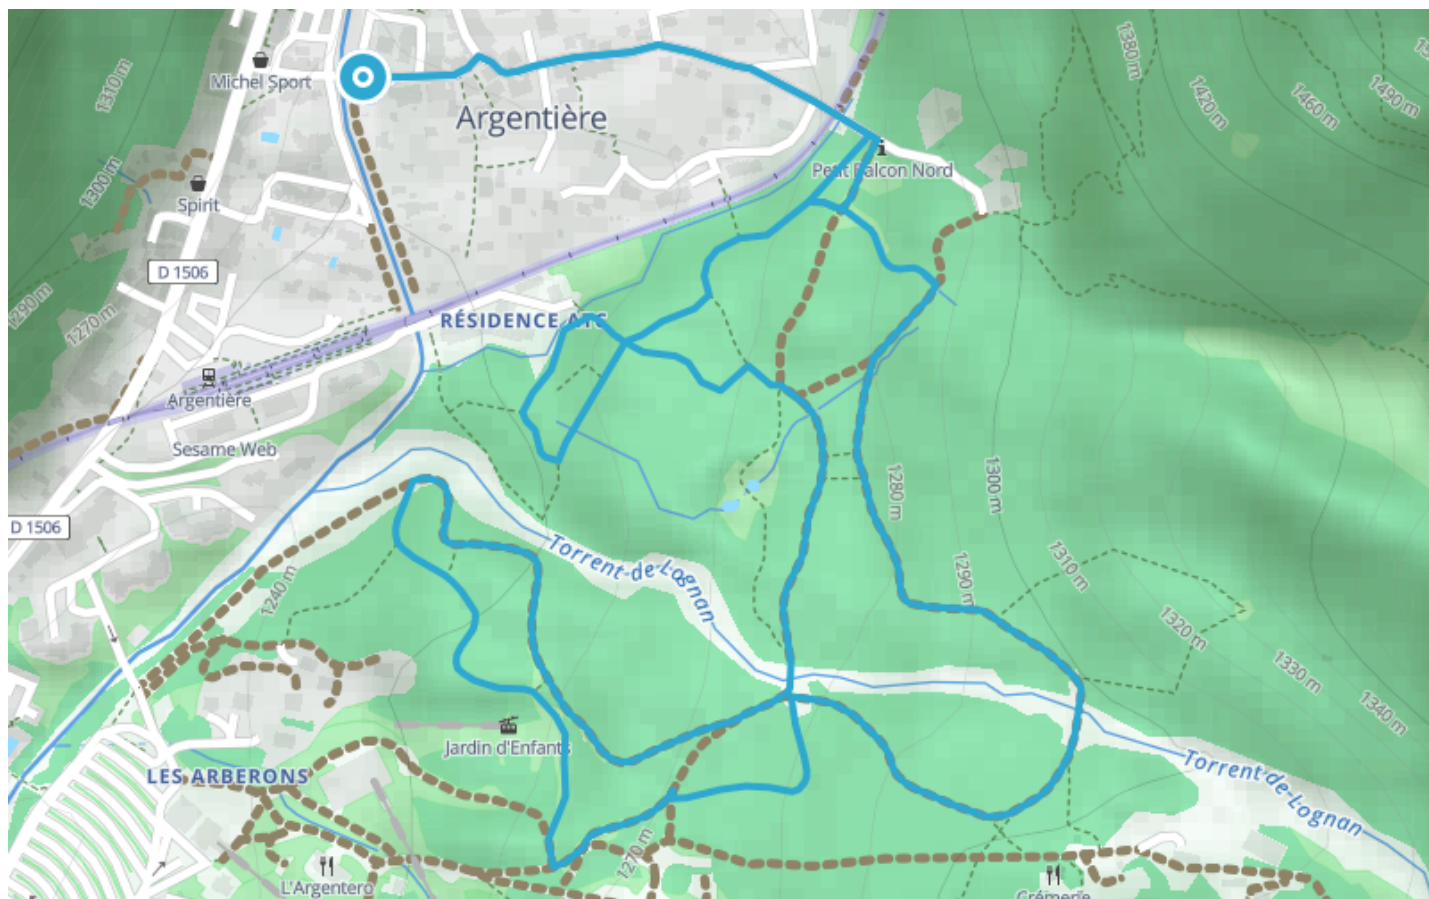

E-bike trail - D : Moraine d'Argentière

● Easy

🚲 Electrically assisted
bicycle

🕒 31 min

↔️ 4.12 km

📍 **Départ** 98 Route du Village
74400, Chamonix-Mont-Blanc

Descriptif

Wearing a helmet and protective gear is highly recommended, mountain bikes suitable for downhill riding with appropriate braking systems.

Retrouvez ce parcours et bien d'autres
sur l'application mobile **Loodpi - balades & GPS**