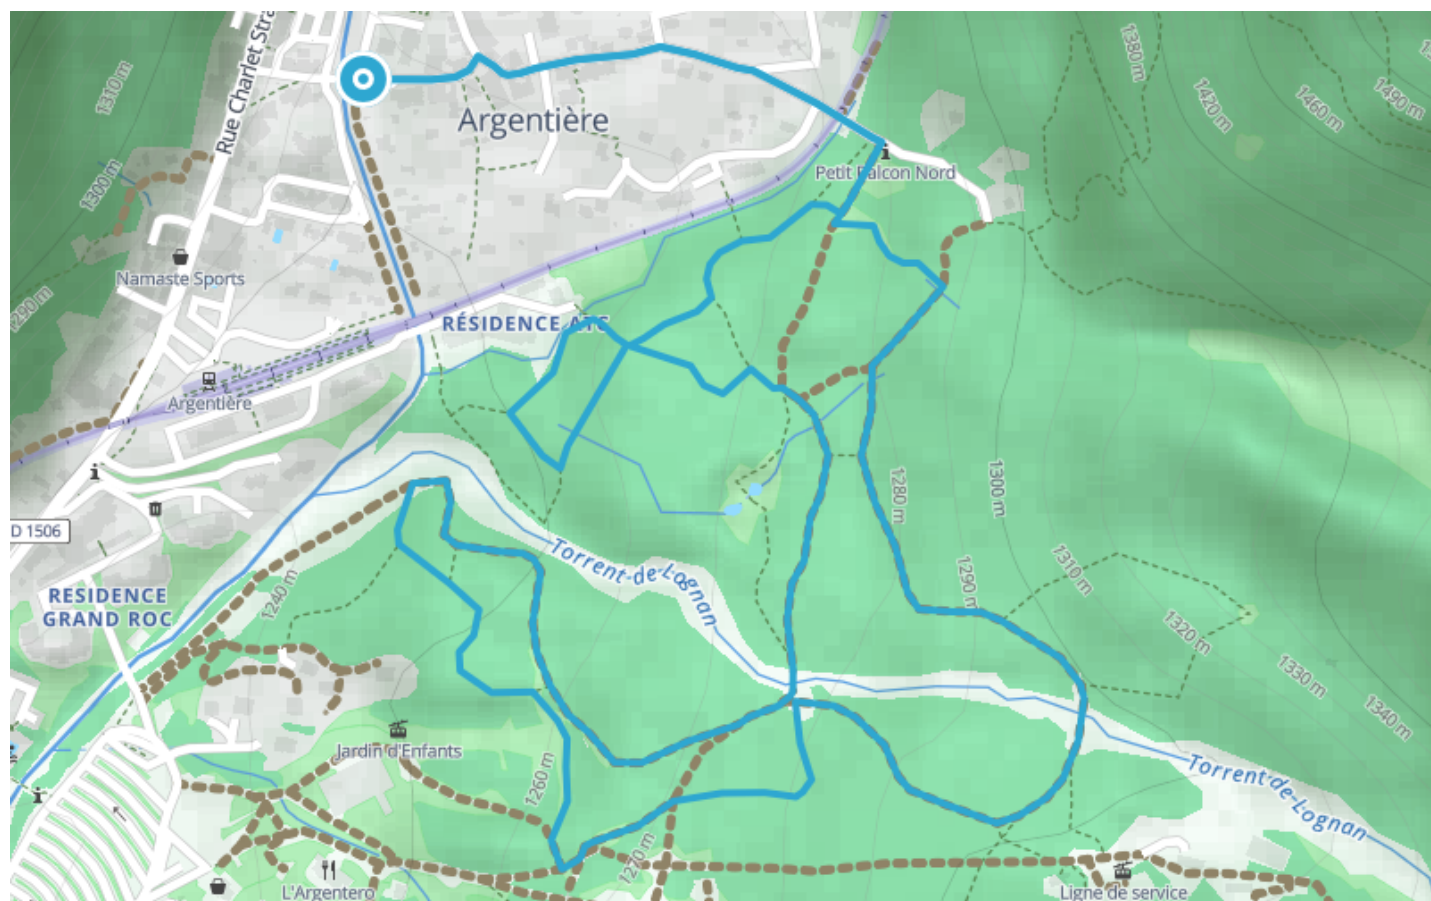

E-bike trail - D : Moraine d'Argentière

● Easy

🚲 Electrically assisted
bicycle

🕒 28 min

↔️ 4.10 km

📍 **Départ** 98 Route du Village
74400, Chamonix-Mont-Blanc

Descriptif

Wearing a helmet and protective gear is highly recommended, mountain bikes suitable for downhill riding with appropriate braking systems.

Retrouvez ce parcours et bien d'autres
sur l'application mobile **Loodpi - balades & GPS**