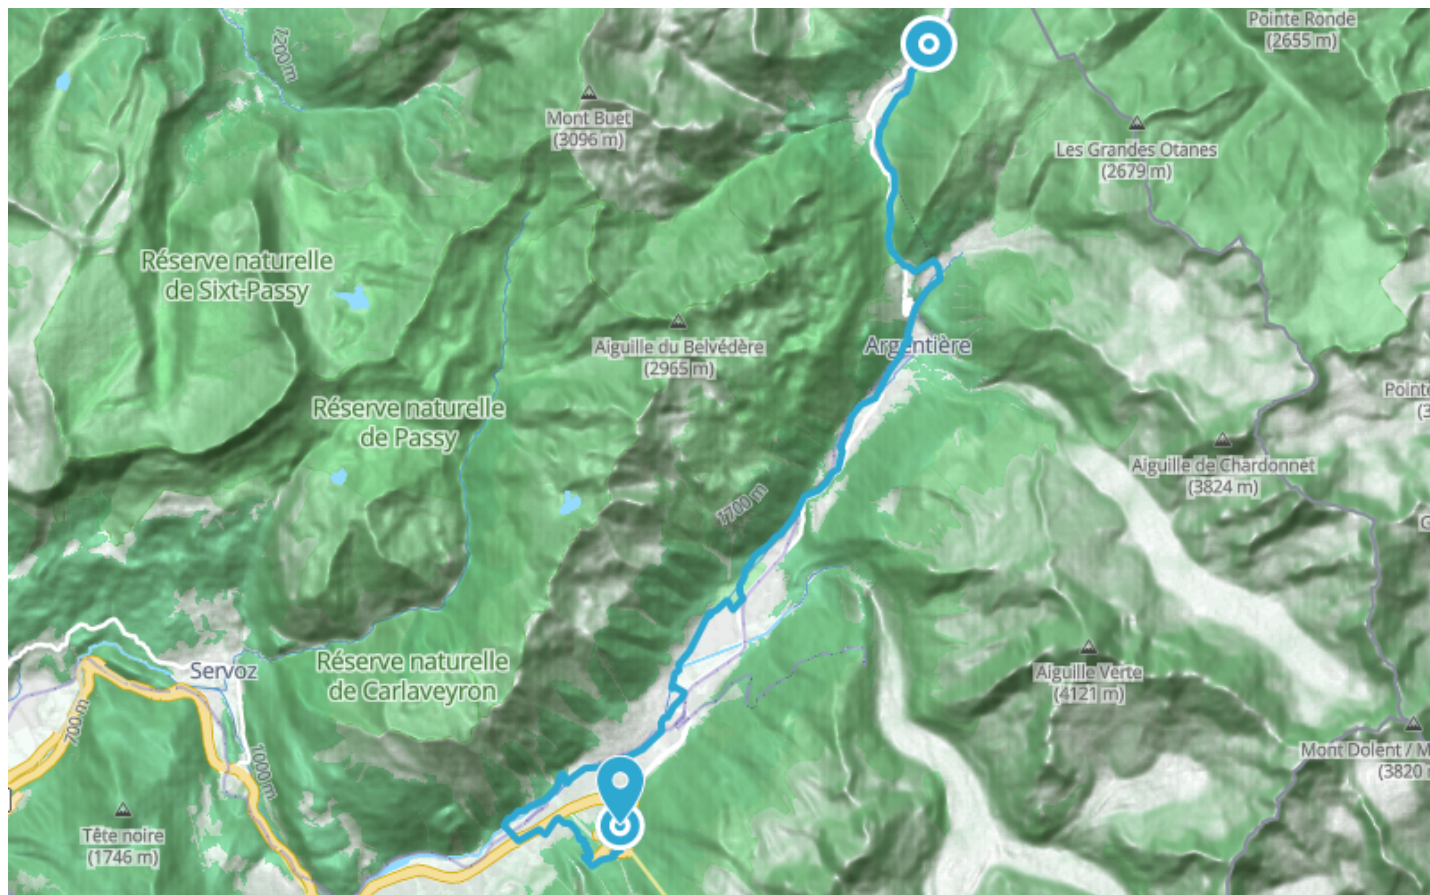

E-MTB trail - T : E-Bike MB France-Italy from Vallorcine

● Easy

🚲 Mountain bike

🕒 0 min

↔️ 24.7 km

📍 **Départ** Place de la Gare
74660, Vallorcine

📍 **Arrivée** La Route Blanche
74400, Chamonix-Mont-Blanc

Descriptif

This route follows the Plan's A, G, K and T itineraries.

Mountain bike guide available from all valley rental outlets and Tourist Offices.

Helmets and protective gear strongly recommended, mountain bikes suitable for downhill riding with appropriate braking systems.

85 place du triangle de l'amitié

+33450530024

<https://www.chamonix.com/>

Retrouvez ce parcours et bien d'autres
sur l'application mobile **Loopi - balades & GPS**