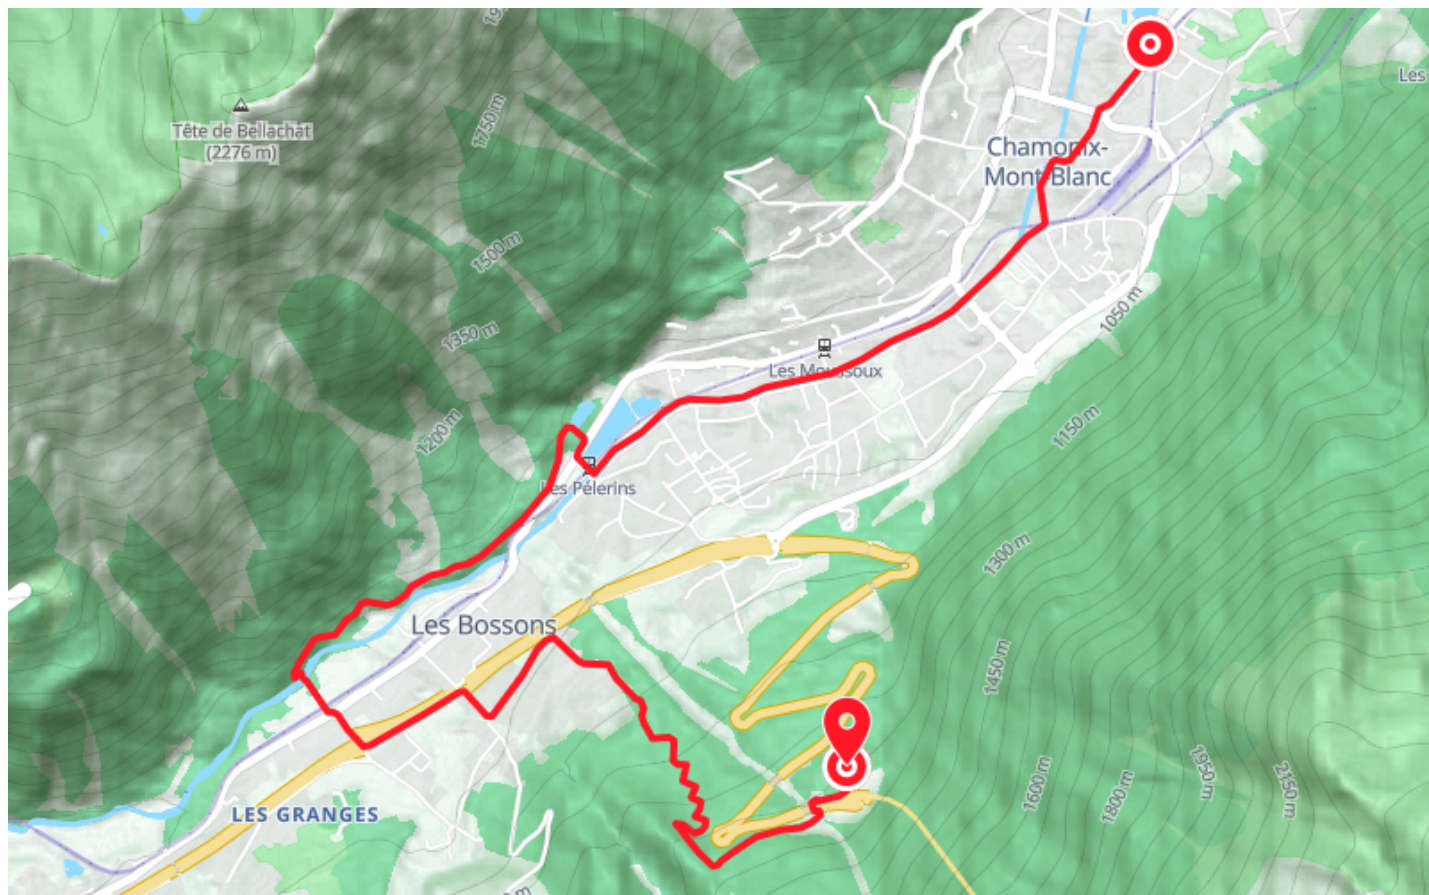

MTB trail – T : E-Bike MB France-Italy from Chamonix

● Average

🚲 Mountain bike

🕒 0 min

↔️ 8.40 km

📍 **Départ** 21 Avenue de la Plage
74400, Chamonix-Mont-Blanc

📍 **Arrivée** La Route Blanche
74400, Chamonix-Mont-Blanc

Descriptif

Departure possible from every village in the valley.

This route follows the Plan's K and T itineraries.

Mountain bike guide available from all valley rental outlets and Tourist Offices.

We strongly recommend that you wear a helmet and protective gear, and that you use a mountain bike suitable for downhill riding with an appropriate braking system.

Office de Tourisme de Chamonix

85 place du triangle de l'amitié

+33450530024

<https://www.chamonix.com/>

Retrouvez ce parcours et bien d'autres
sur l'application mobile **Loopi - balades & GPS**