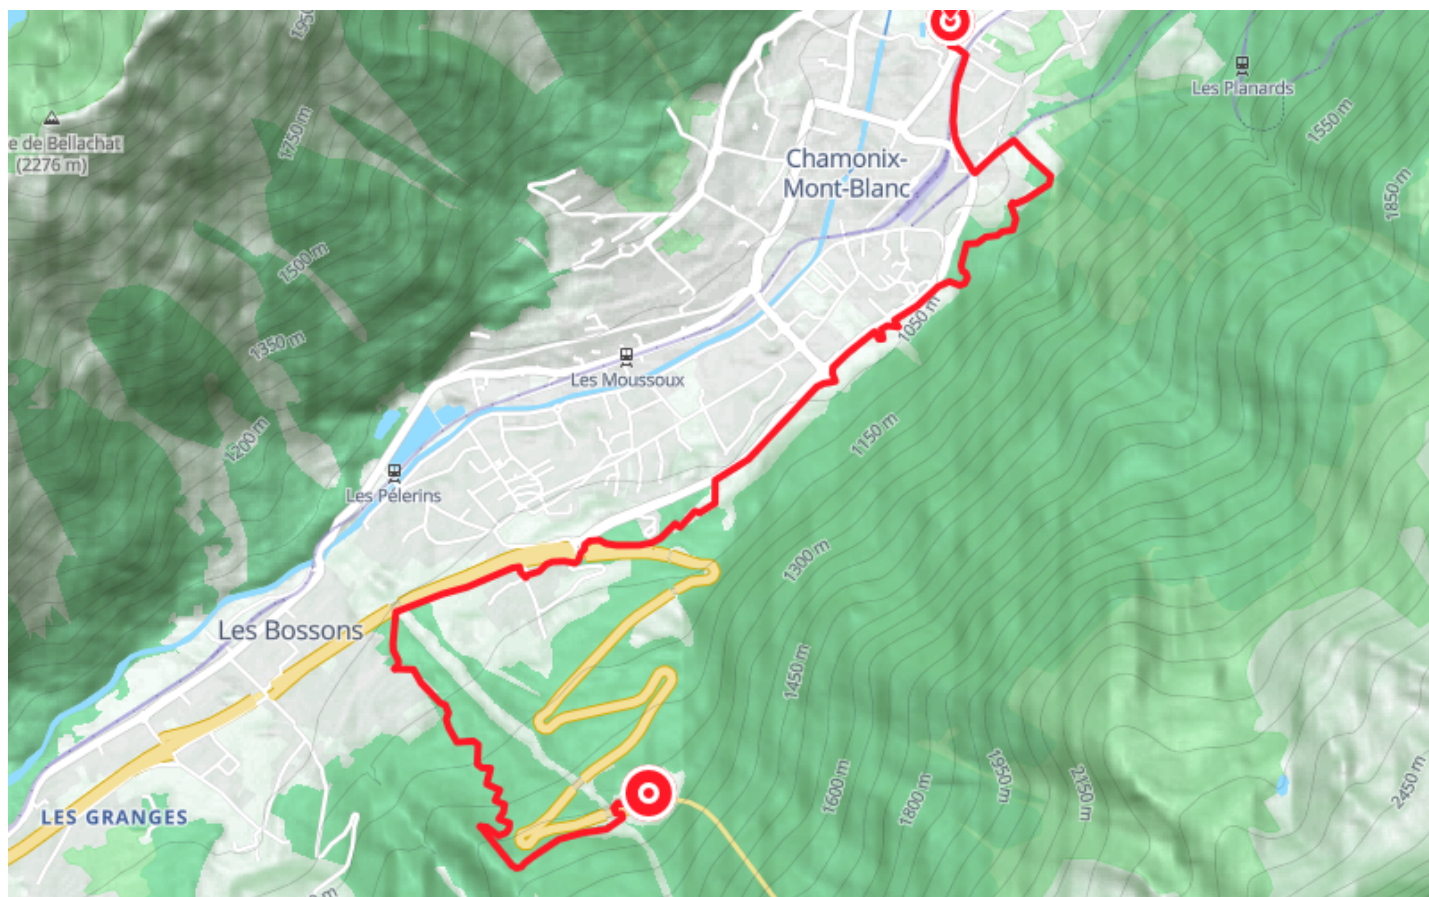

MTB trail – T : E-Bike MB – Mont-Blanc Tunnel – Nordic House

● Average

🚲 Mountain bike

🕒 0 min

↔️ 7.00 km

📍 **Départ** La Route Blanche
74400, Chamonix-Mont-Blanc

📍 **Arrivée** 24 Avenue de la Plage
74400, Chamonix-Mont-Blanc

Descriptif

This route links up with the Maison Nordique in Chamonix.

Mountain bike guide available from all valley rental outlets and Tourist Offices.

We strongly recommend that you wear a helmet and protective gear, and that you use a mountain bike suitable for downhill riding with an appropriate braking system.

Office de Tourisme de Chamonix

85 place du triangle de l'amitié

+33450530024

<https://www.chamonix.com/>

Retrouvez ce parcours et bien d'autres
sur l'application mobile **Loopi - balades & GPS**