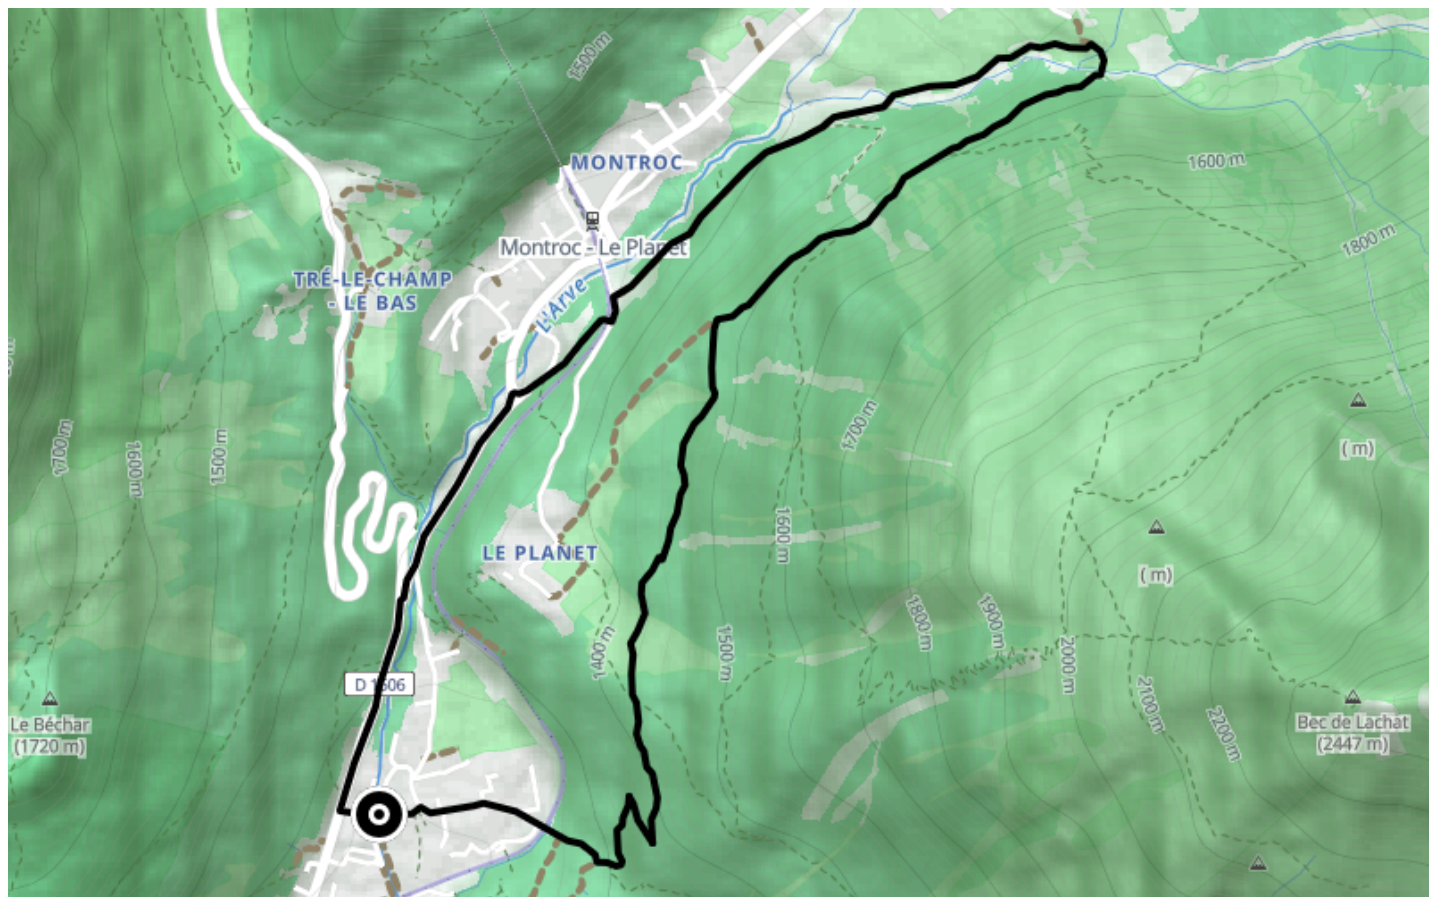

MTB trail – R : Argentière by Le Tour

● **Difficult**

🚲 **Mountain bike**

🕒 **37 min**

↔️ **6.24 km**

📍 **Départ** 98 Route du Village
74400, Chamonix-Mont-Blanc

Descriptif

Wearing a helmet and protective gear is highly recommended, mountain bikes suitable for downhill riding with appropriate braking systems.