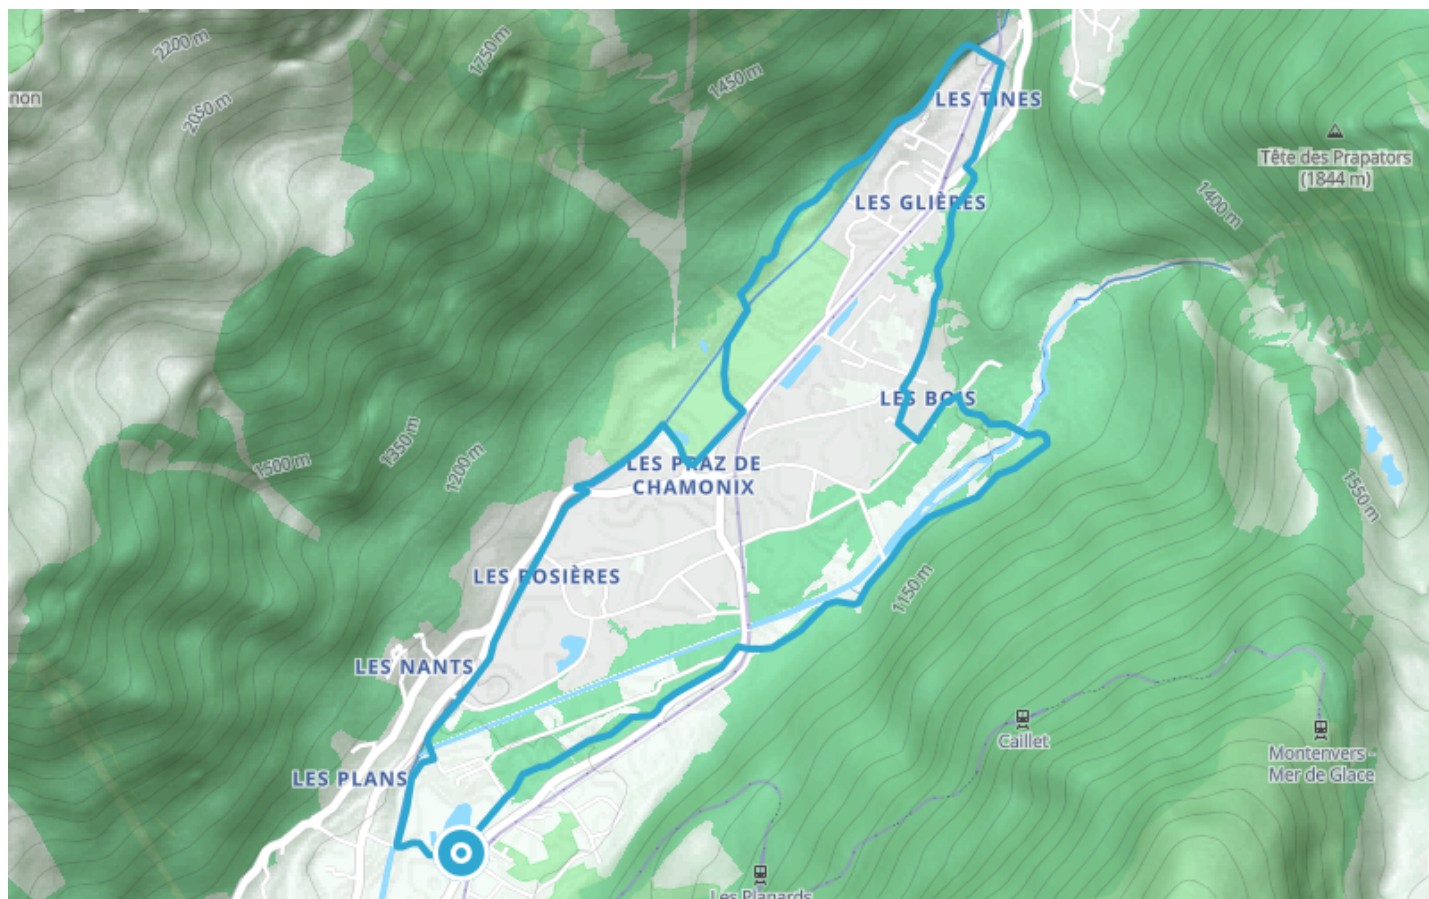

E-bike trail – F : Chamonix along the water

● Easy

🚲 Electrically assisted
bicycle

🕒 1 h 04 min

↔️ 10.1 km

📍 **Départ** 39 Avenue de la Plage
74400, Chamonix-Mont-Blanc

Descriptif

Wearing a helmet and protective gear is highly recommended, mountain bikes suitable for downhill riding with appropriate braking systems.

Retrouvez ce parcours et bien d'autres
sur l'application mobile **Loodpi - balades & GPS**