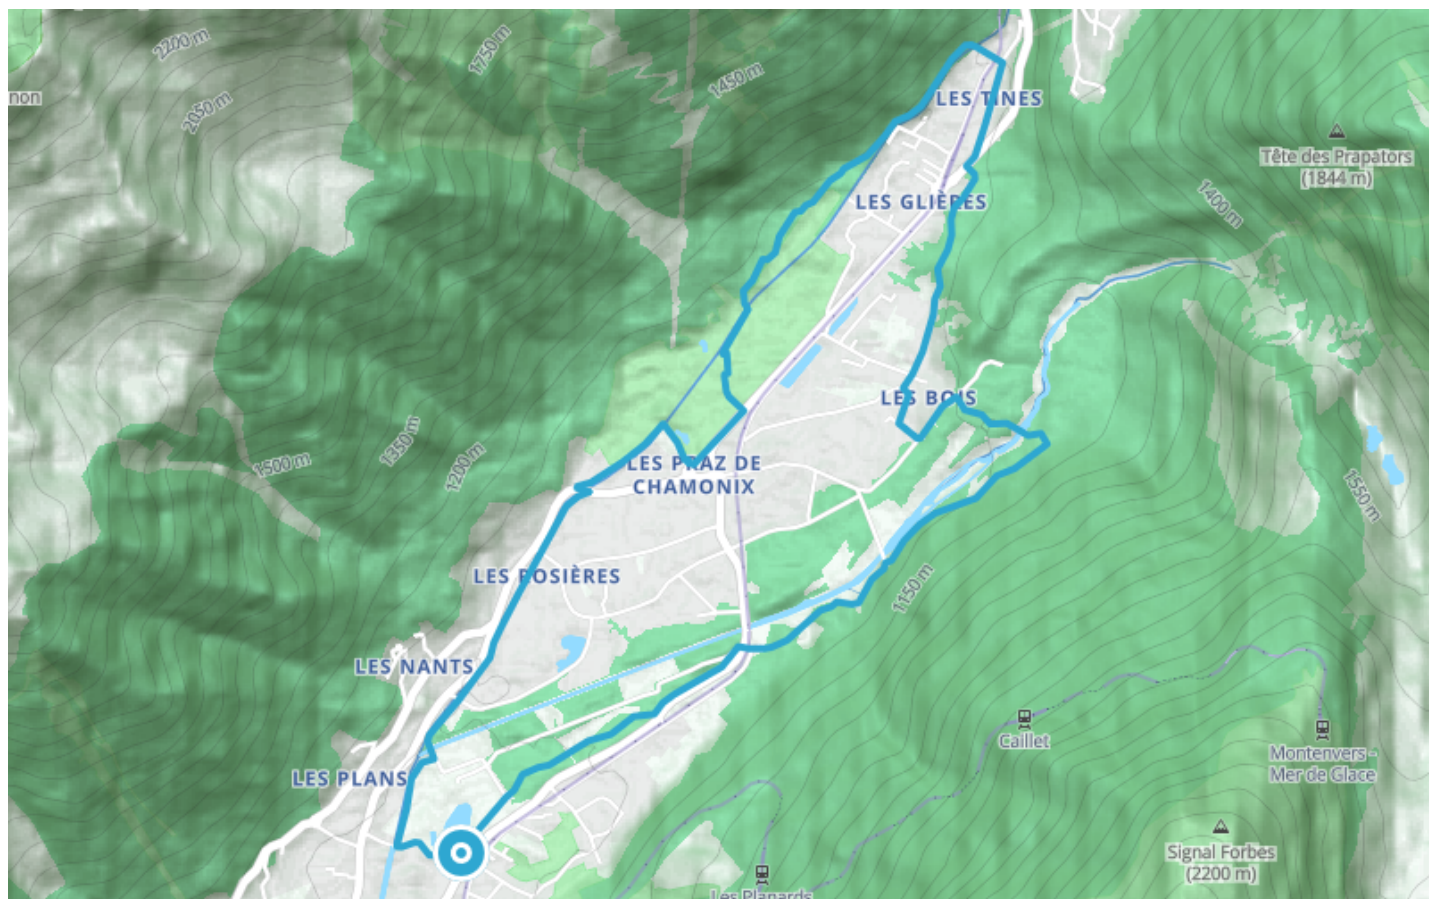

E-bike trail – F : Chamonix along the water

● Easy

🚲 Electrically assisted
bicycle

🕒 1 h 08 min

↔️ 10.1 km

📍 **Départ** 39 Avenue de la Plage
74400, Chamonix-Mont-Blanc

Descriptif

Wearing a helmet and protective gear is highly recommended, mountain bikes suitable for downhill riding with appropriate braking systems.

Retrouvez ce parcours et bien d'autres
sur l'application mobile **Loodpi - balades & GPS**