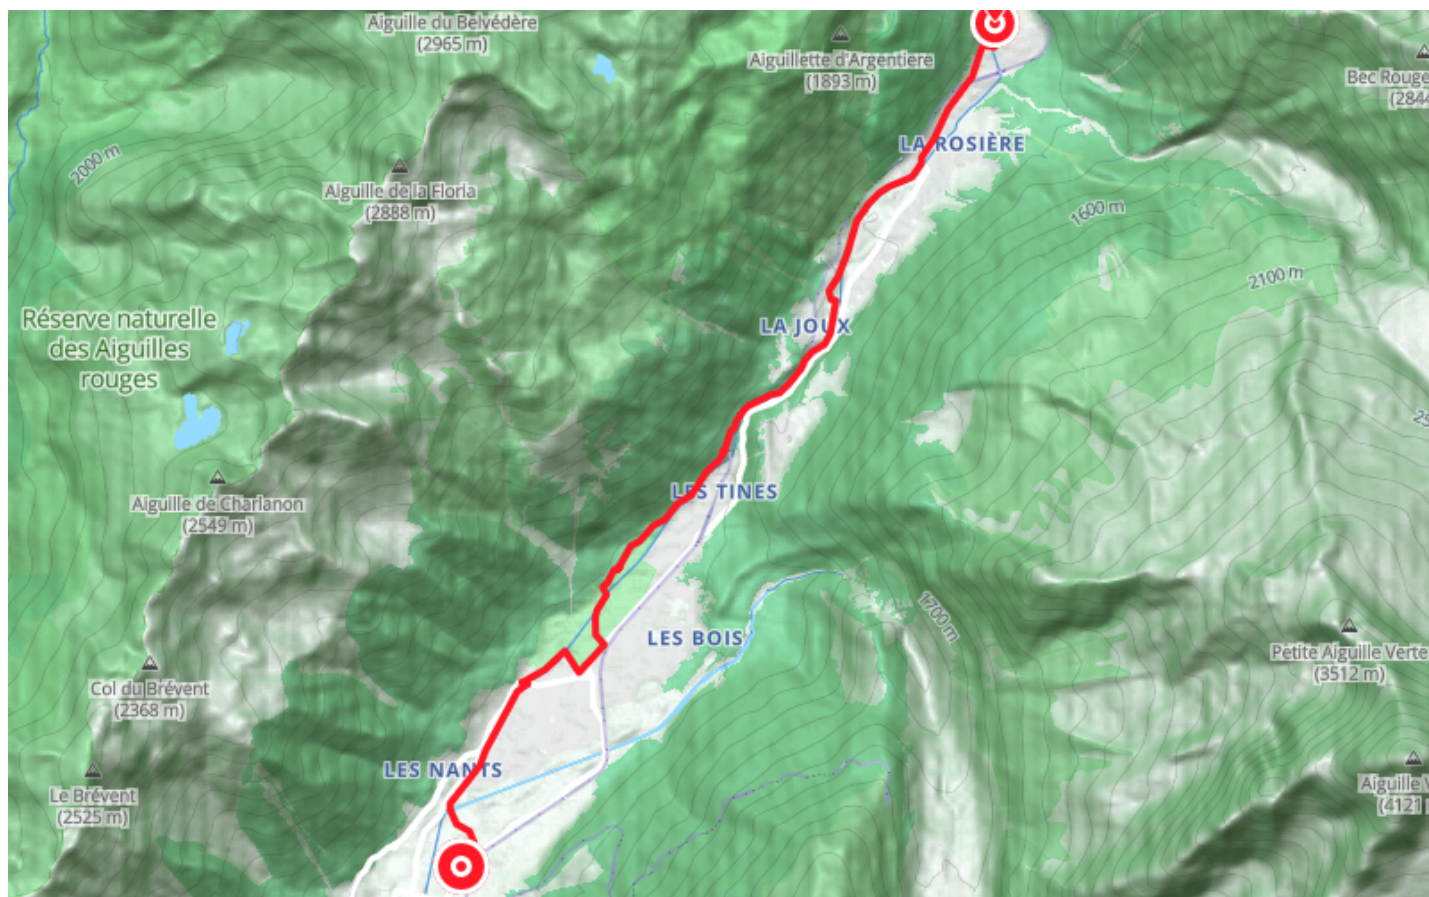

MTB trail – G : Chamonix – Argentière via the Arve river's right bank

● Average

🚵 Mountain bike

🕒 1h

↔ 8.97 km

📍 **Départ** 99 Avenue de la Plage
74400, Chamonix-Mont-Blanc

📍 **Arrivée** 98 Route du Village
74400, Chamonix-Mont-Blanc

Descriptif

Possibility to do the course in the direction Argentière - Chamonix : D+ 70 m.

Wearing a helmet and protective gear is highly recommended. Mountain bikes suitable for downhill riding with appropriate braking systems.