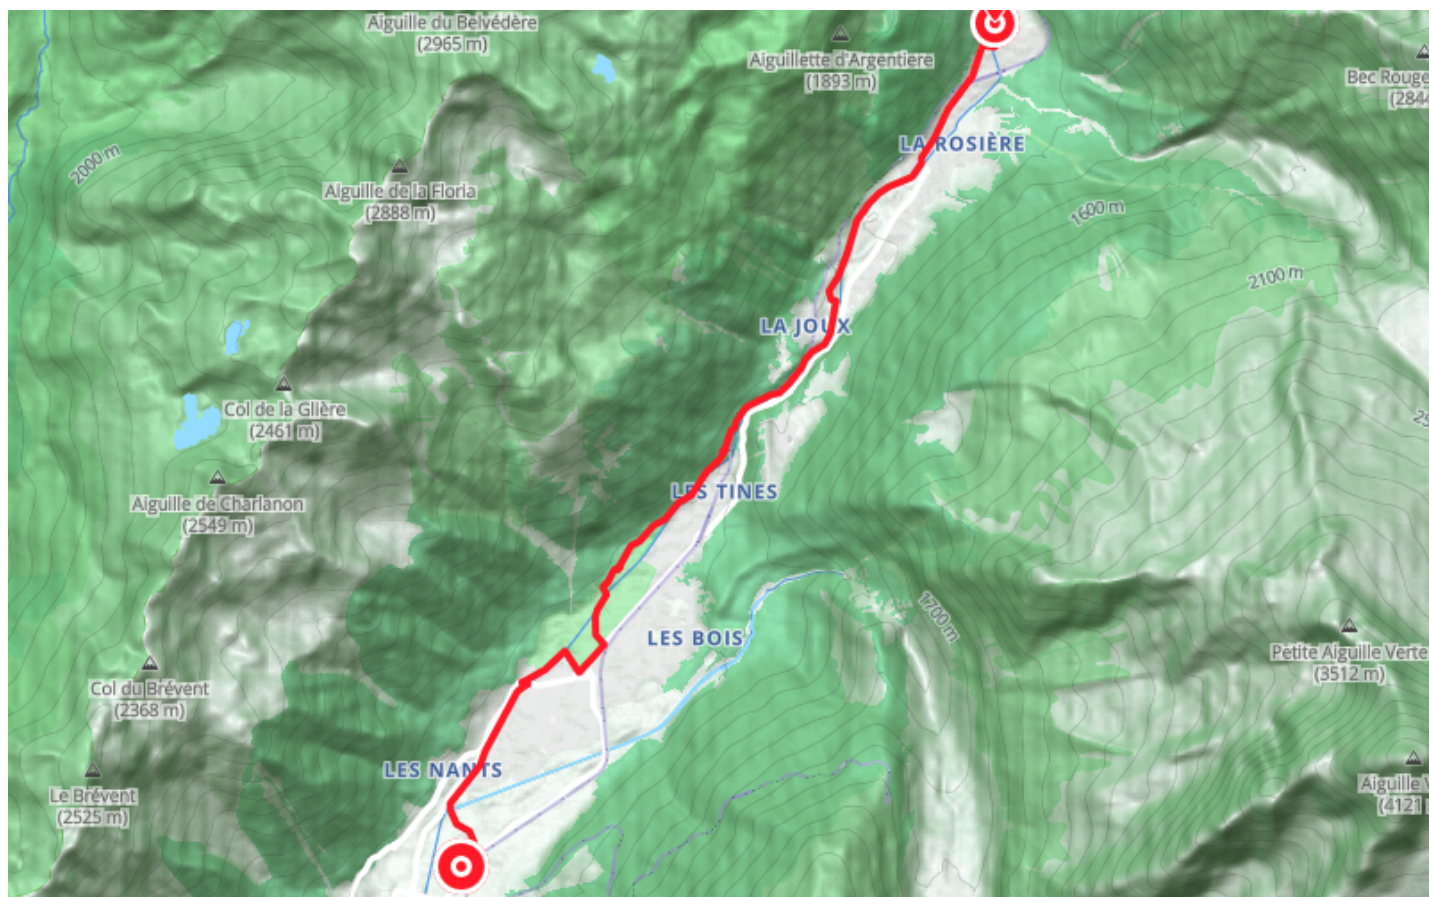

# MTB trail – G : Chamonix – Argentière via the Arve river's right bank

● Average

🚲 Mountain bike

🕒 1h

↔ 8.97 km

📍 **Départ** 99 Avenue de la Plage  
74400, Chamonix-Mont-Blanc

📍 **Arrivée** 98 Route du Village  
74400, Chamonix-Mont-Blanc

## Descriptif

Possibility to do the course in the direction Argentière – Chamonix : D+ 70 m.

Wearing a helmet and protective gear is highly recommended. Mountain bikes suitable for downhill riding with appropriate braking systems.

Retrouvez ce parcours et bien d'autres  
sur l'application mobile **Loopi - balades & GPS**