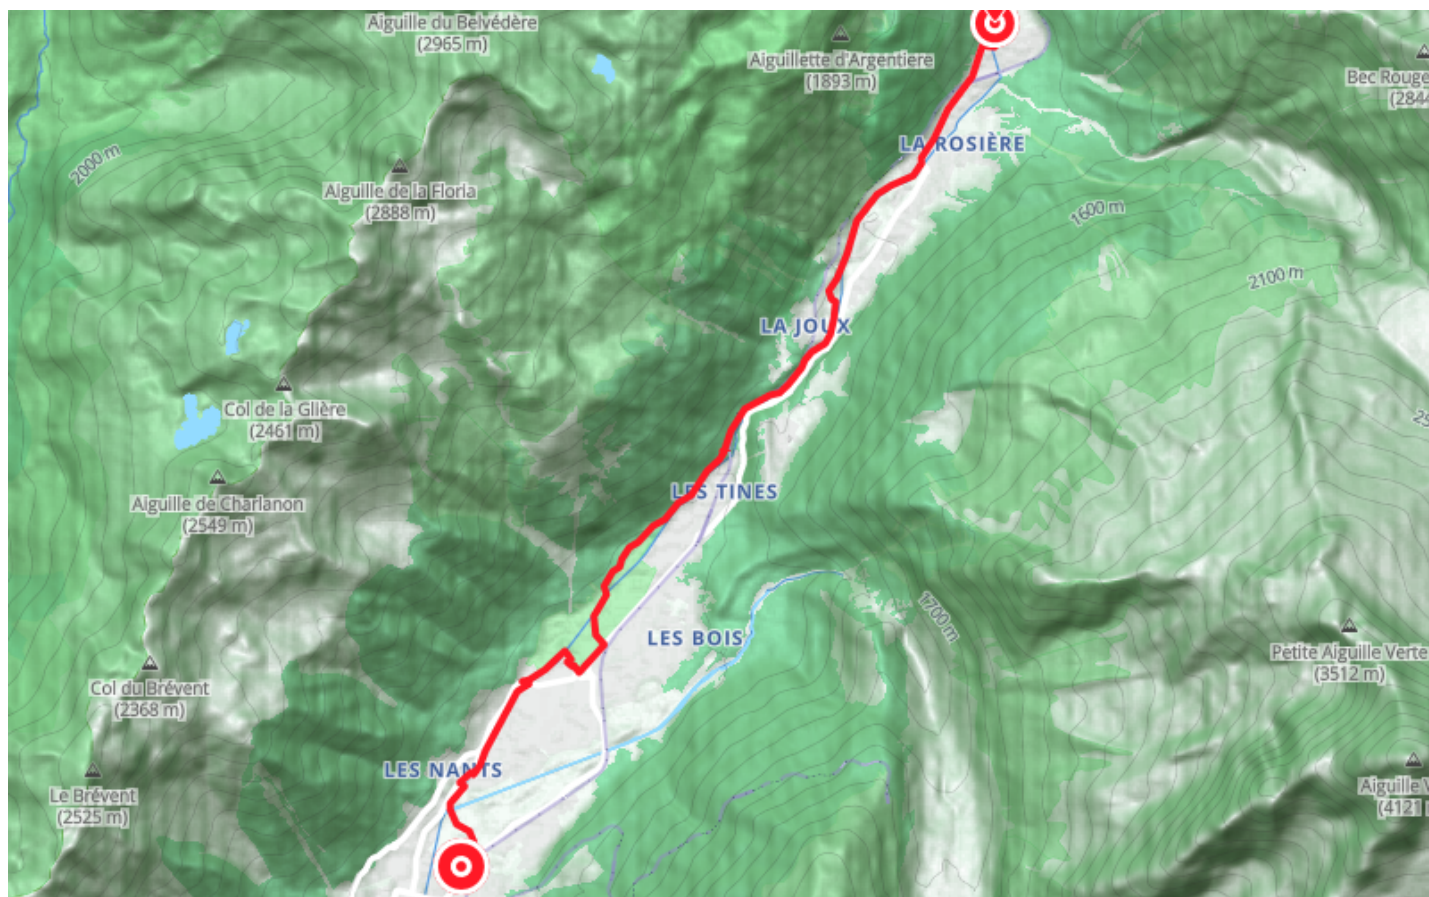

# MTB trail – G : Chamonix – Argentière via the Arve river's right bank

● Average

🚲 Mountain bike

🕒 1h

↔️ 9.03 km

📍 **Départ** 99 Avenue de la Plage  
74400, Chamonix-Mont-Blanc

📍 **Arrivée** 98 Route du Village  
74400, Chamonix-Mont-Blanc

## Descriptif

Possibility to do the course in the direction Argentière – Chamonix : D+ 70 m.

Wearing a helmet and protective gear is highly recommended. Mountain bikes suitable for downhill riding with appropriate braking systems.

Retrouvez ce parcours et bien d'autres  
sur l'application mobile **Loopi - balades & GPS**