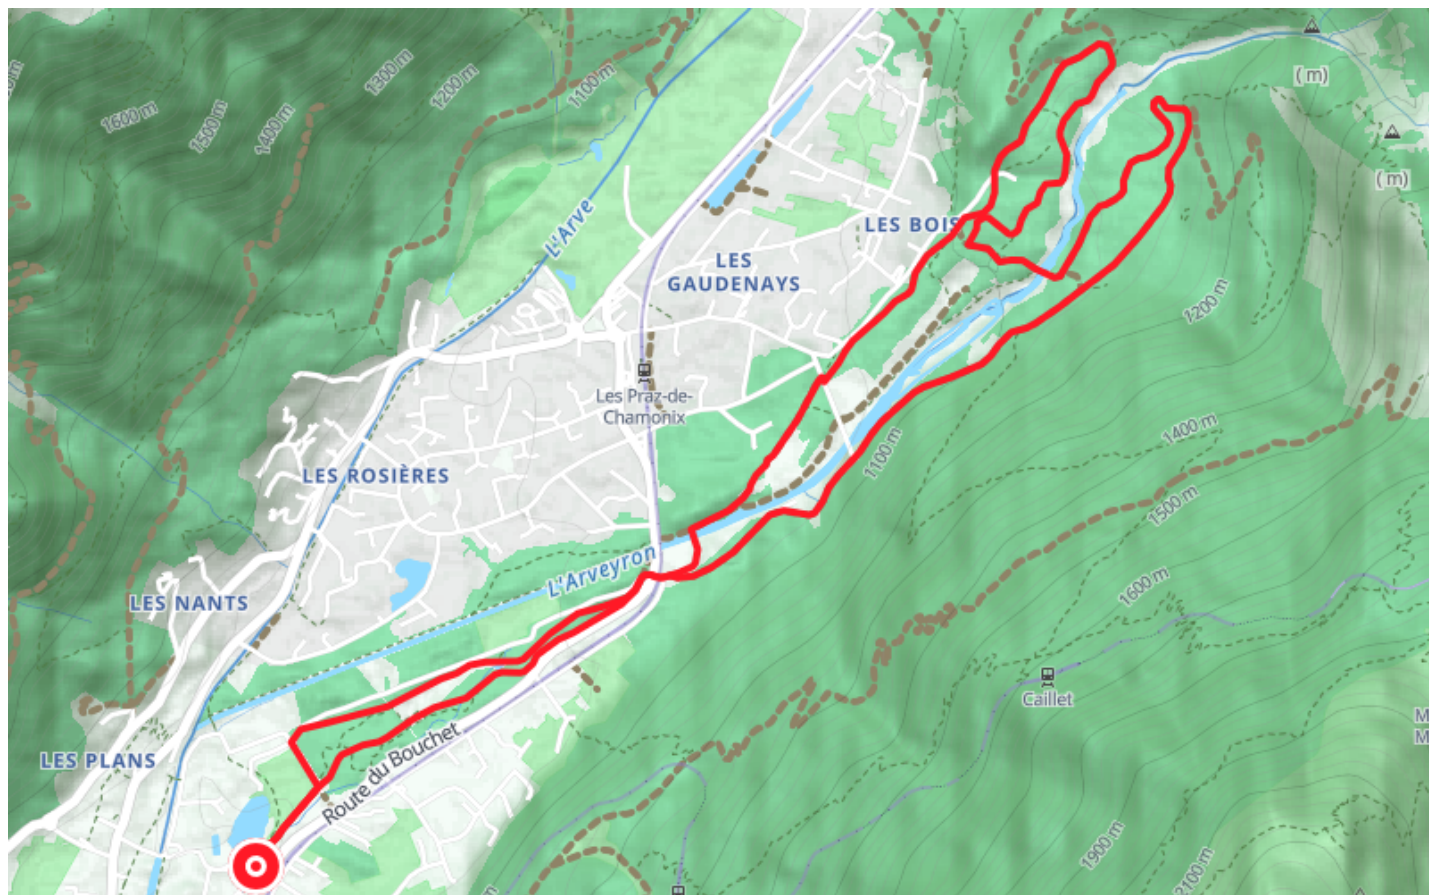

MTB trail – J : Chamonix Nordic domain

● Average

🚲 Mountain bike

🕒 1 h 01 min

↔ 8.87 km

📍 **Départ** 39 Avenue de la Plage
74400, Chamonix-Mont-Blanc

Descriptif

Wearing a helmet and protective gear is highly recommended, mountain bikes suitable for downhill riding with appropriate braking systems.