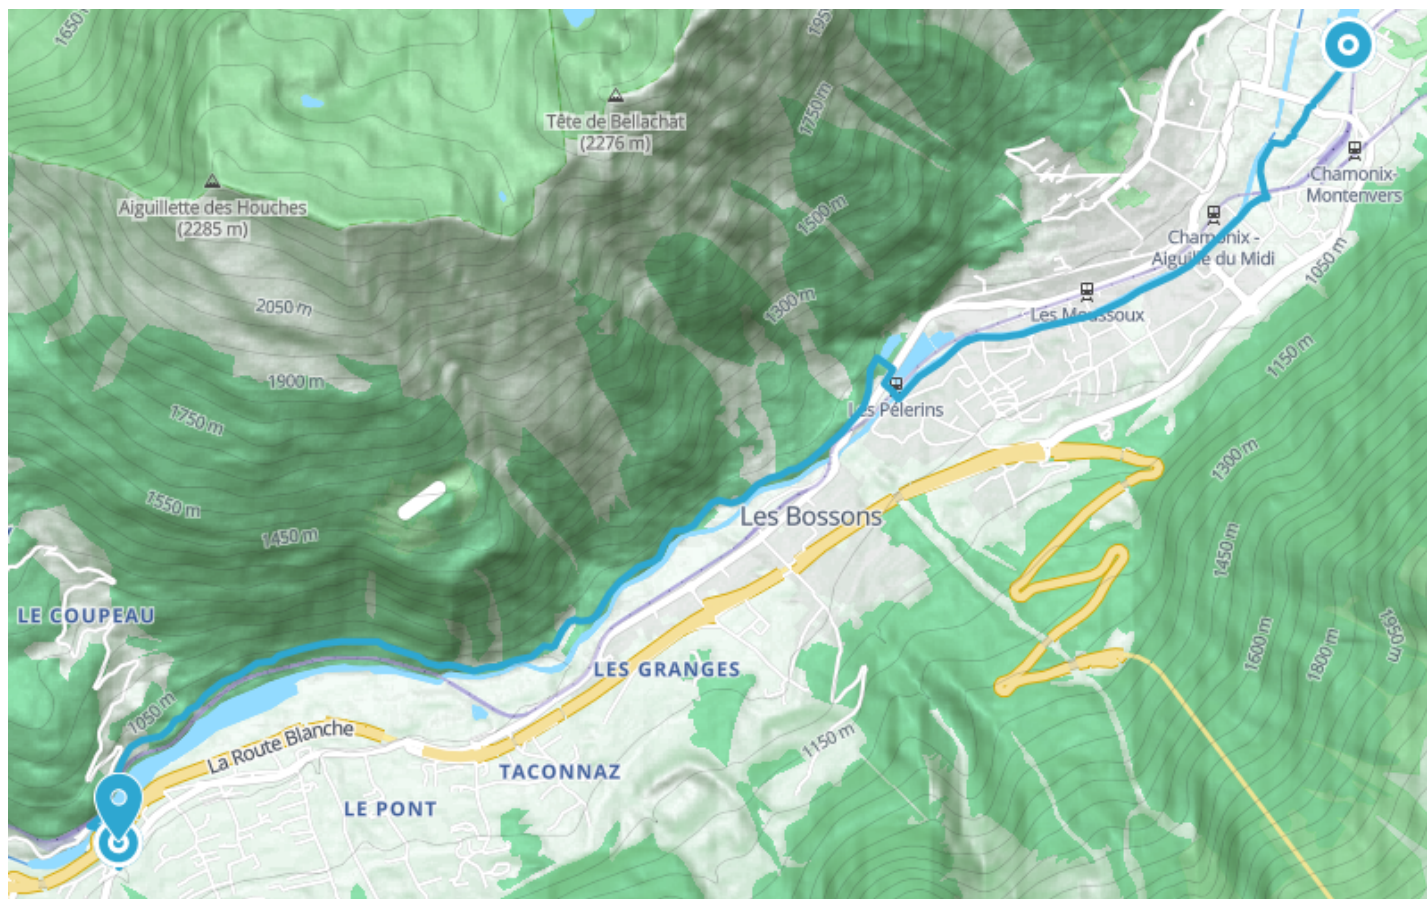

E-bike trail – K : From Chamonix to Les Houches

● Easy

🚲 Electrically assisted
bicycle

🕒 38 min

↔️ 9.00 km

📍 **Départ** 21 Avenue de la Plage
74400, Chamonix-Mont-Blanc

📍 **Arrivée** 55 Avenue des Alpagnes
74310, Les Houches

Descriptif

Possibility to do the course in the direction Les Houches – Chamonix : D+ 70 m.

Wearing a helmet and protections are highly recommended, mountain bike adapted to the descent with appropriate braking system.

Retrouvez ce parcours et bien d'autres
sur l'application mobile **Loopi - balades & GPS**