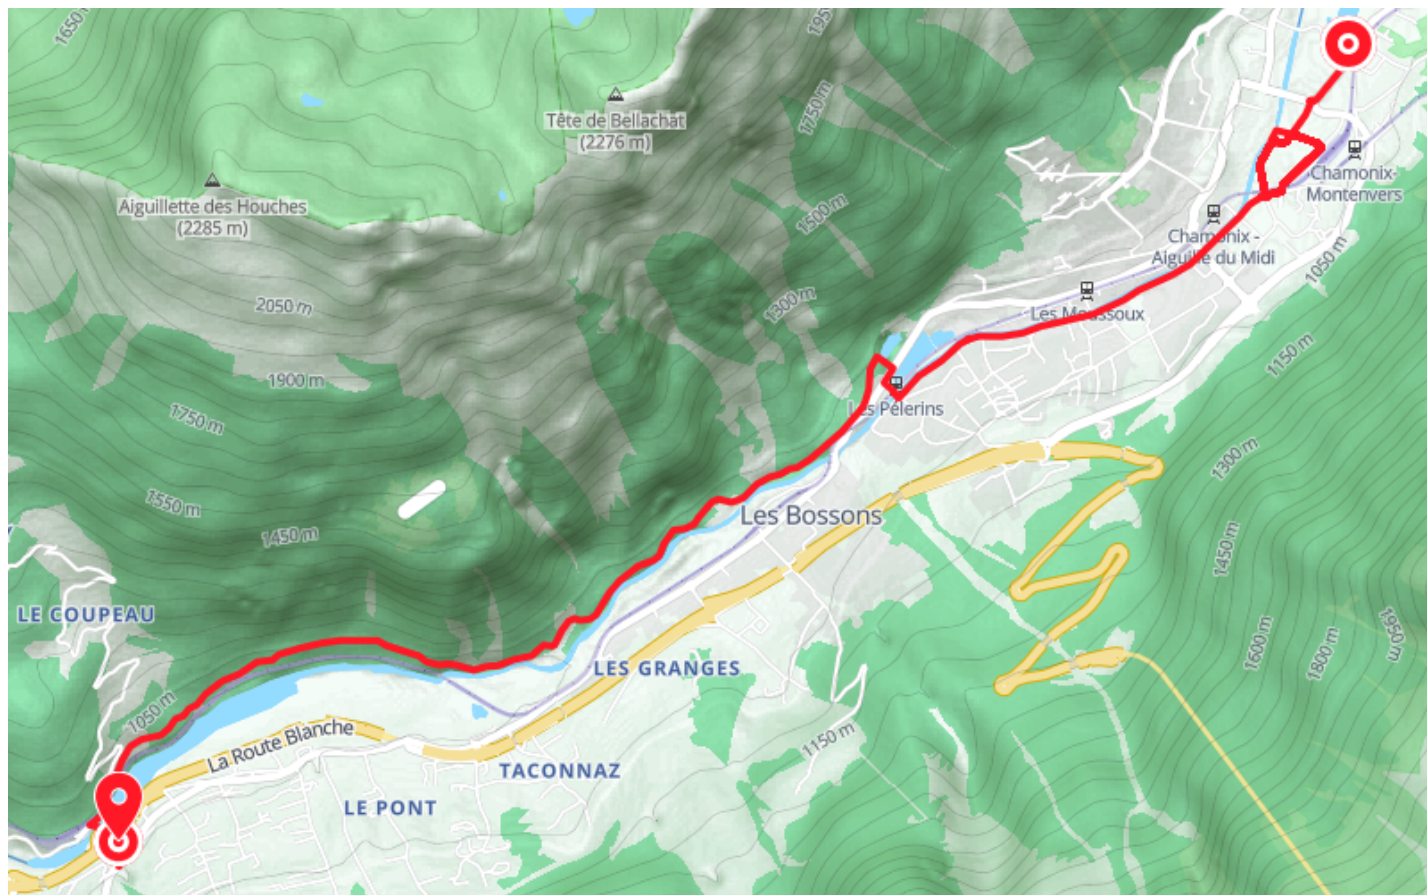

MTB trail – K : From Chamonix to Les Houches

● Average

🚲 Mountain bike

🕒 2 h 59 min

↔️ 37.8 km

📍 **Départ** 21 Avenue de la Plage
74400, Chamonix-Mont-Blanc

📍 **Arrivée** 55 Avenue des Alpes
74310, Les Houches

Descriptif

Possibility to do the course in the direction Les Houches – Chamonix : D+ 70 m.

Wearing a helmet and protections are highly recommended, mountain bike adapted to the descent with appropriate braking system.

Mountain bike guide available at all the rental companies in the valley as well as at the Tourist Offices.

85 place du triangle de l'amitié

+33450530024

<https://www.chamonix.com/>

Retrouvez ce parcours et bien d'autres
sur l'application mobile **Loopi - balades & GPS**