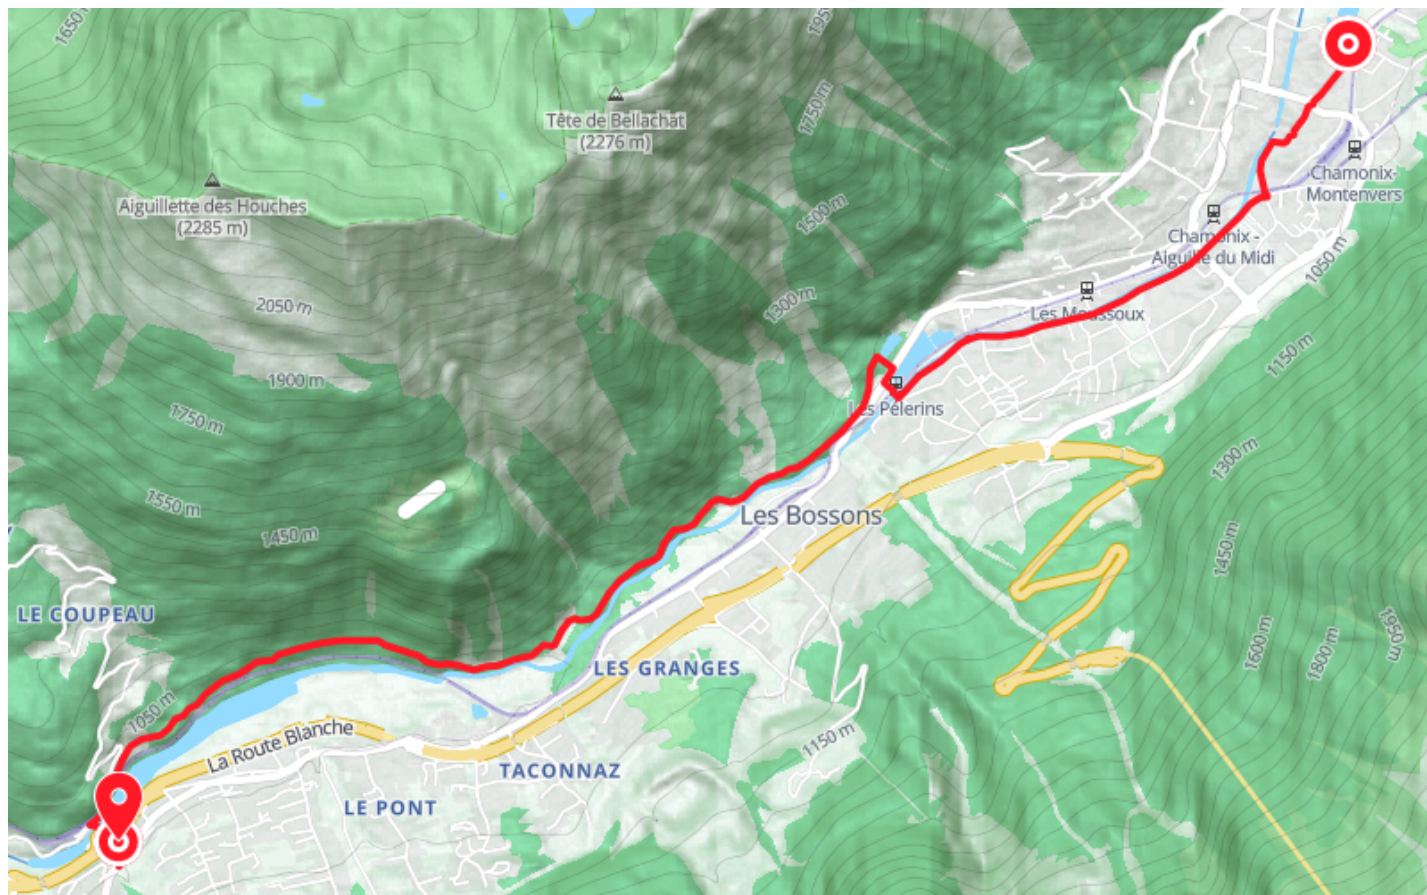

MTB trail – K : From Chamonix to Les Houches

● Average

🚲 Mountain bike

🕒 38 min

↔️ 9.00 km

📍 **Départ** 21 Avenue de la Plage
74400, Chamonix-Mont-Blanc

📍 **Arrivée** 55 Avenue des Alpes
74310, Les Houches

Descriptif

Itinerary of connection in two directions along the Arve, which allows to join Les Houches or Chamonix, depending on its starting point.

Possibility to do the course in the direction Les Houches – Chamonix : D+ 70 m.