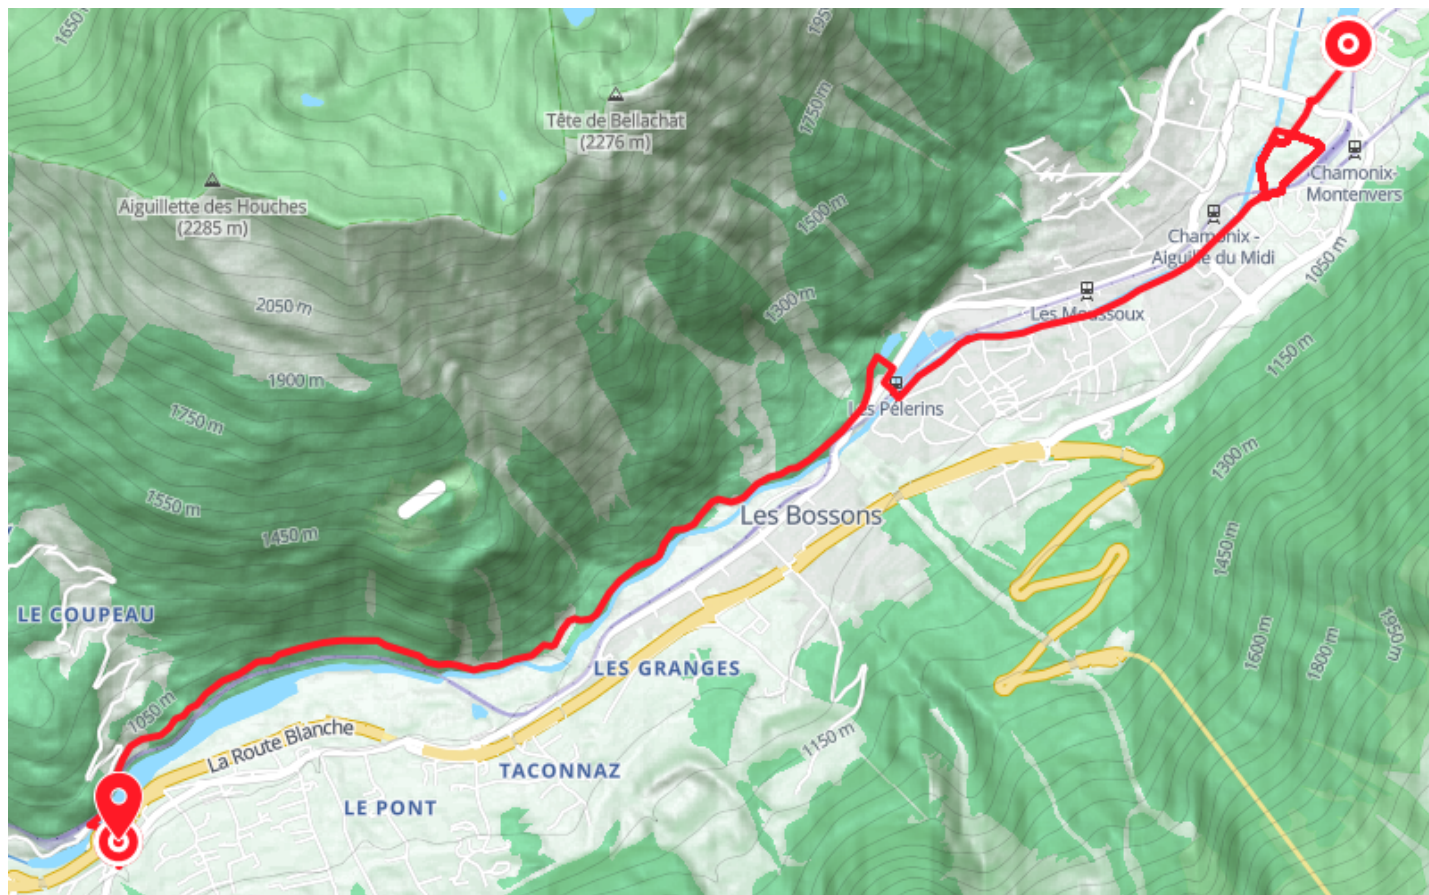

# MTB trail – K : From Chamonix to Les Houches

● Average

🚲 Mountain bike

🕒 2 h 59 min

↔️ 37.8 km

📍 **Départ** 21 Avenue de la Plage  
74400, Chamonix-Mont-Blanc

📍 **Arrivée** 55 Avenue des Alpes  
74310, Les Houches

## Descriptif

Possibility to do the course in the direction Les Houches – Chamonix : D+ 70 m.

Wearing a helmet and protections are highly recommended, mountain bike adapted to the descent with appropriate braking system.