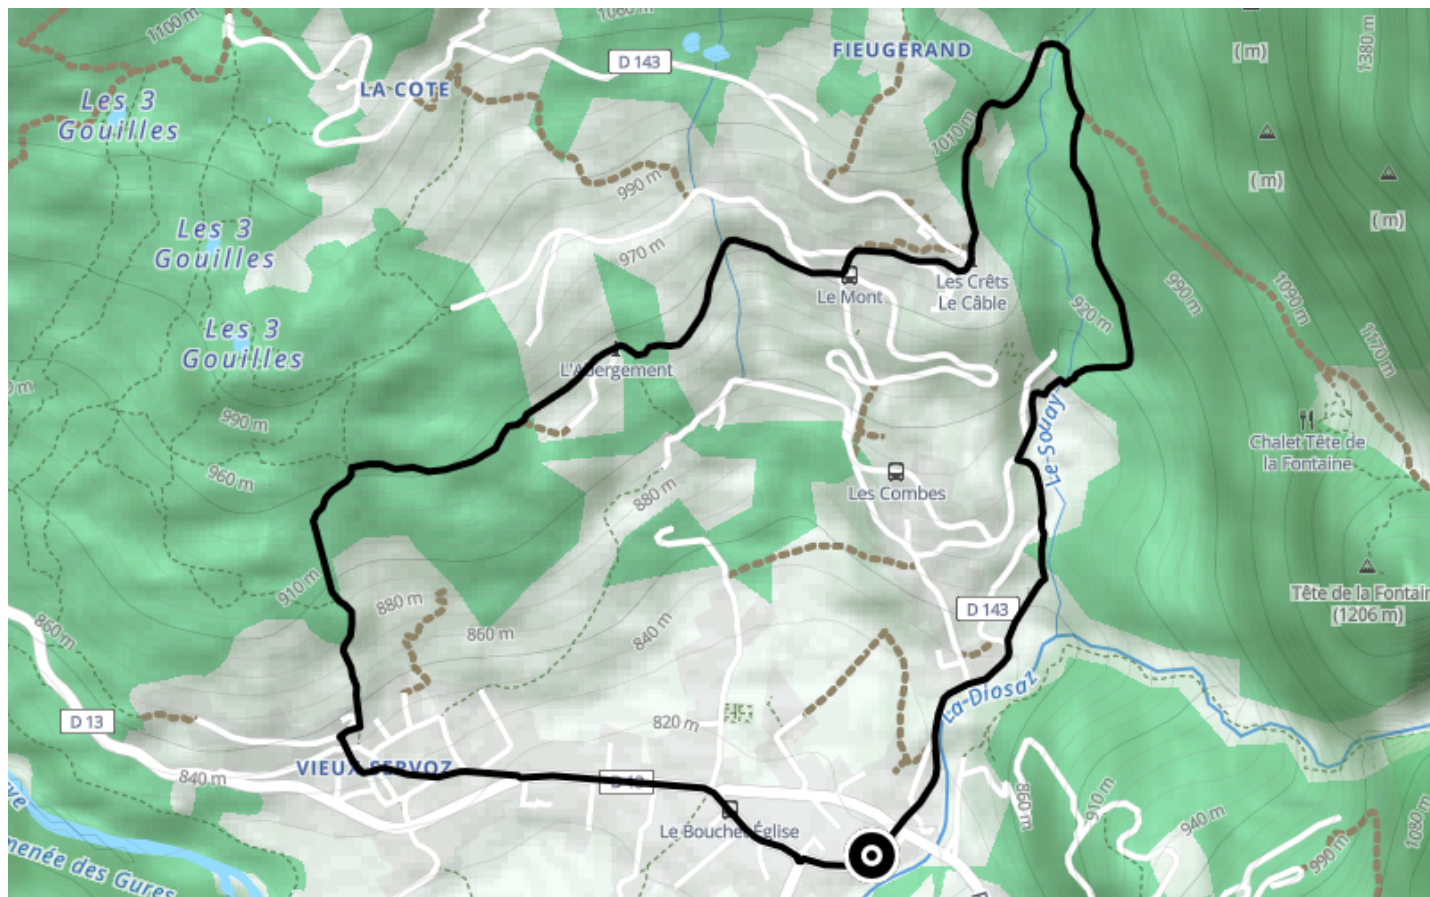

MTB trail – N : Servoz by its hamlets

● Difficult

🚲 Mountain bike

🕒 27 min

↔️ 5.07 km

📍 **Départ** 112 Rue du Bouchet
74310, Servoz

Descriptif

Wearing a helmet and protective gear is highly recommended, mountain bikes suitable for downhill riding with appropriate braking systems.