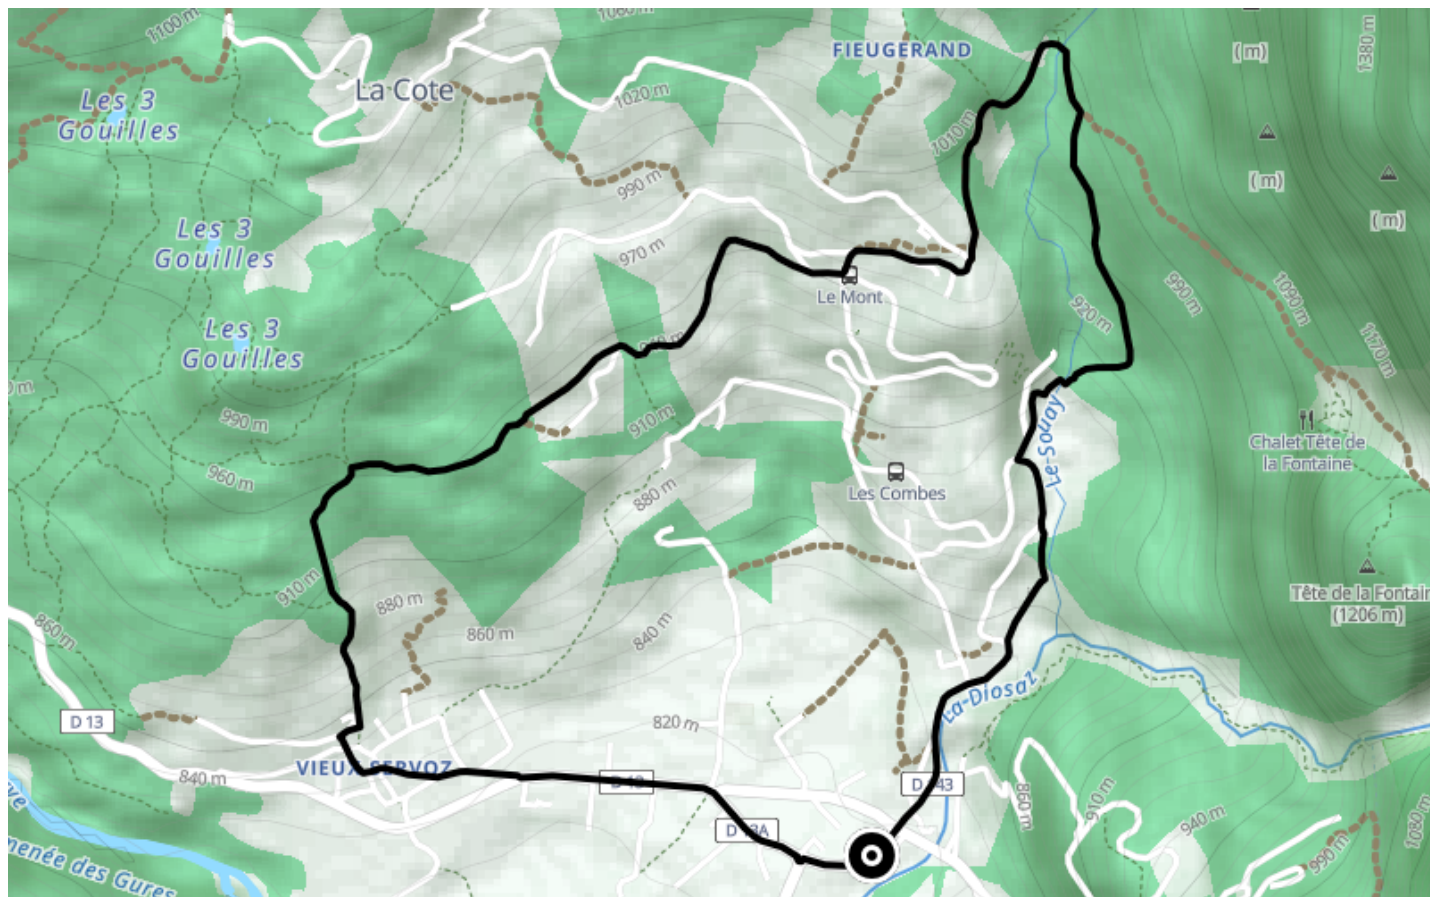

MTB trail – N : Servoz by its hamlets

● Difficult

🚲 Mountain bike

🕒 27 min

↔️ 5.07 km

📍 **Départ** 112 Rue du Bouchet
74310, Servoz

Descriptif

Wearing a helmet and protective gear is highly recommended, mountain bikes suitable for downhill riding with appropriate braking systems.