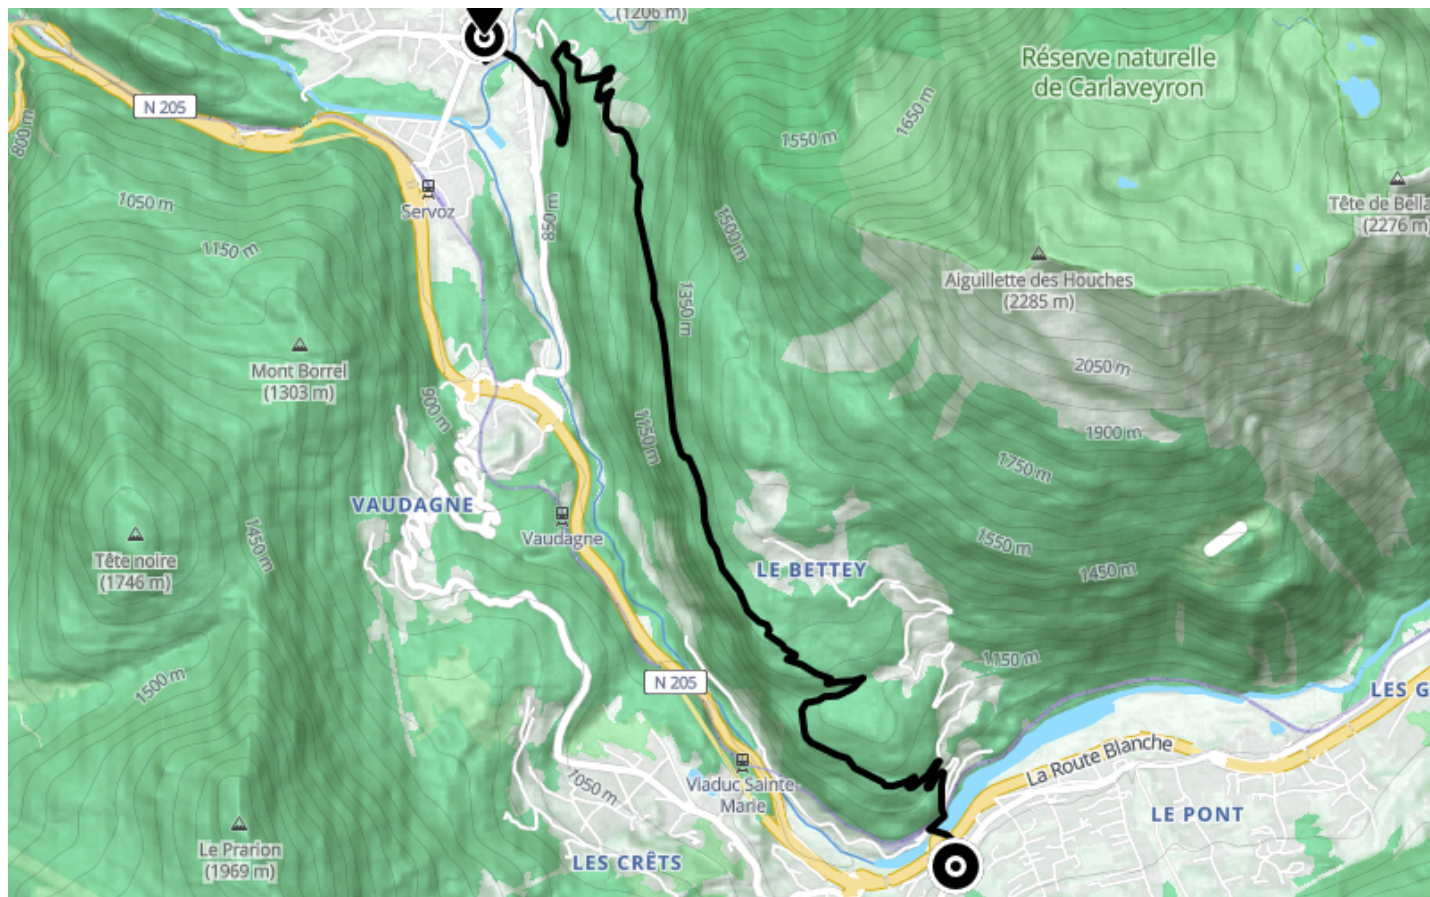

# Mountain bike itinerary – L: From Les Houches to Servoz

● **Difficult**

🚲 **Mountain bike**

🕒 **42 min**

↔️ **8.50 km**

📍 **Départ** 55 Avenue des Alpes  
74310, Les Houches

📍 **Arrivée** Rue du Bouchet  
74310, Servoz

## Descriptif

Warning: Itinerary shared with pedestrians.

Helmets and protective gear strongly recommended, mountain bikes suitable for downhill riding with appropriate braking systems.

Mountain bike guide available from all valley rental outlets and Tourist Offices.