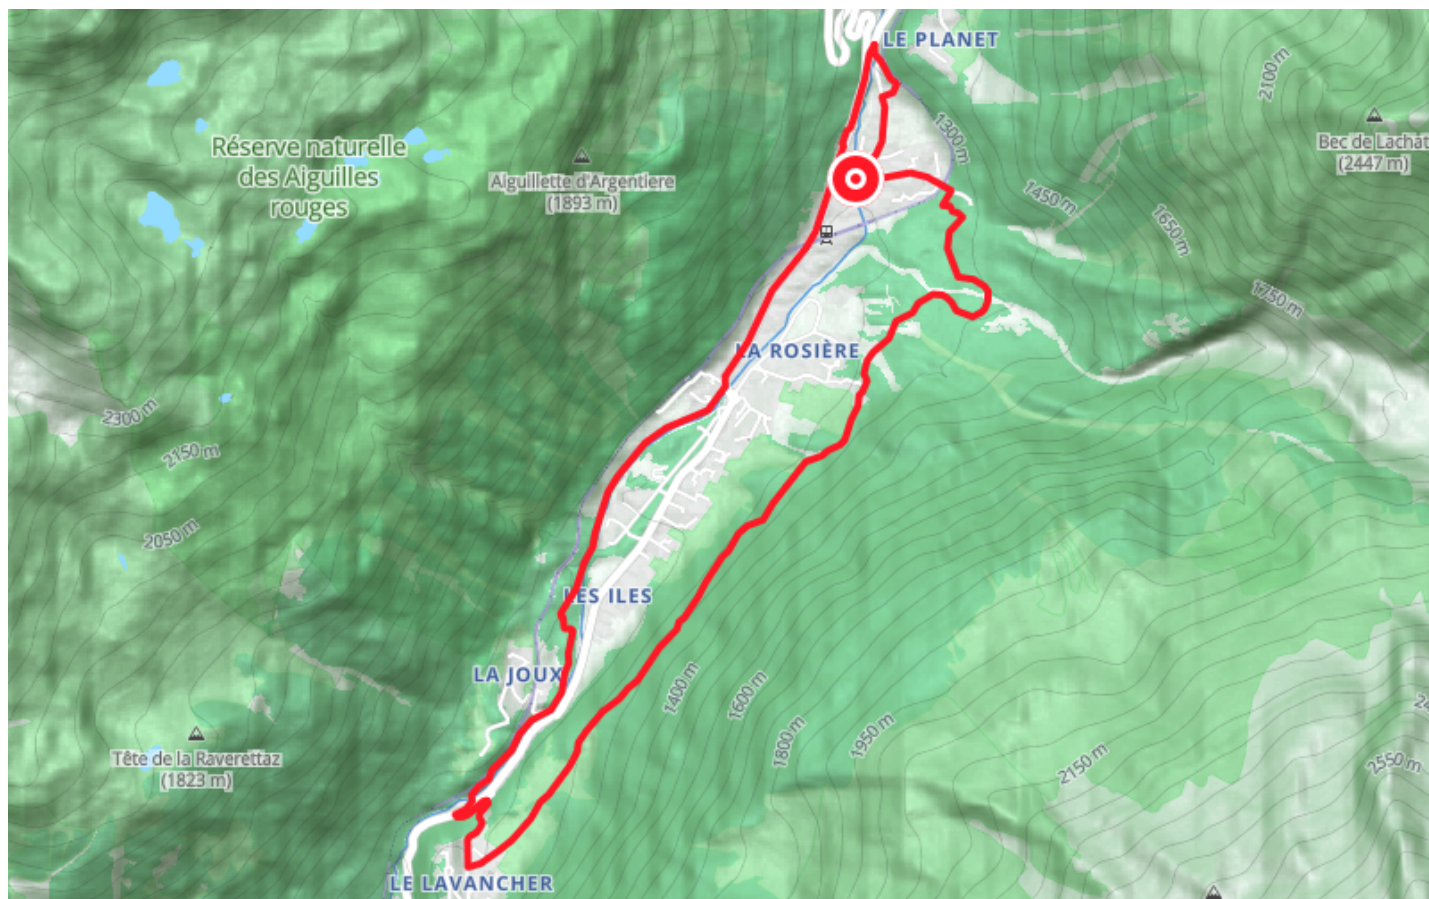

E-Bike trail : From Argentière to Le Lavancher

● **Average**

🚲 **Electrically assisted
bicycle**

🕒 **1 h 07 min**

↔️ **10.5 km**

📍 **Départ** 101 Route du Village
74400, Chamonix-Mont-Blanc

Descriptif

Wearing a helmet and protective gear is highly recommended, mountain bikes suitable for downhill riding with appropriate braking systems.

Retrouvez ce parcours et bien d'autres
sur l'application mobile **Loodpi - balades & GPS**