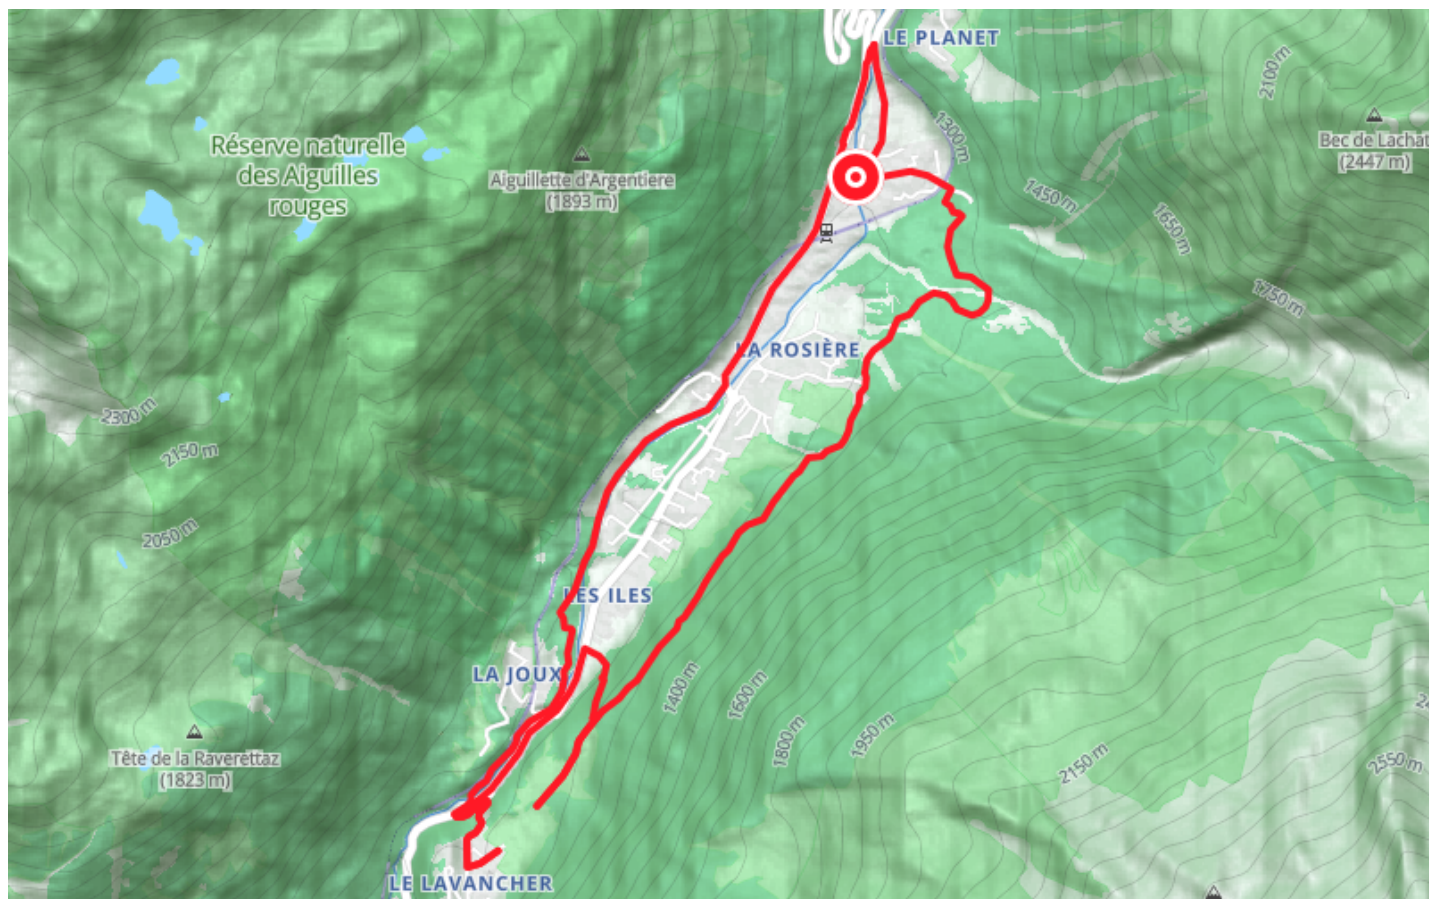

E-Bike trail : From Argentière to Le Lavancher

● **Average**

🚲 **Electrically assisted
bicycle**

🕒 **1 h 18 min**

↔️ **12.4 km**

📍 **Départ** 101 Route du Village
74400, Chamonix-Mont-Blanc

Descriptif

Wearing a helmet and protective gear is highly recommended, mountain bikes suitable for downhill riding with appropriate braking systems.

Retrouvez ce parcours et bien d'autres
sur l'application mobile **Loodpi - balades & GPS**