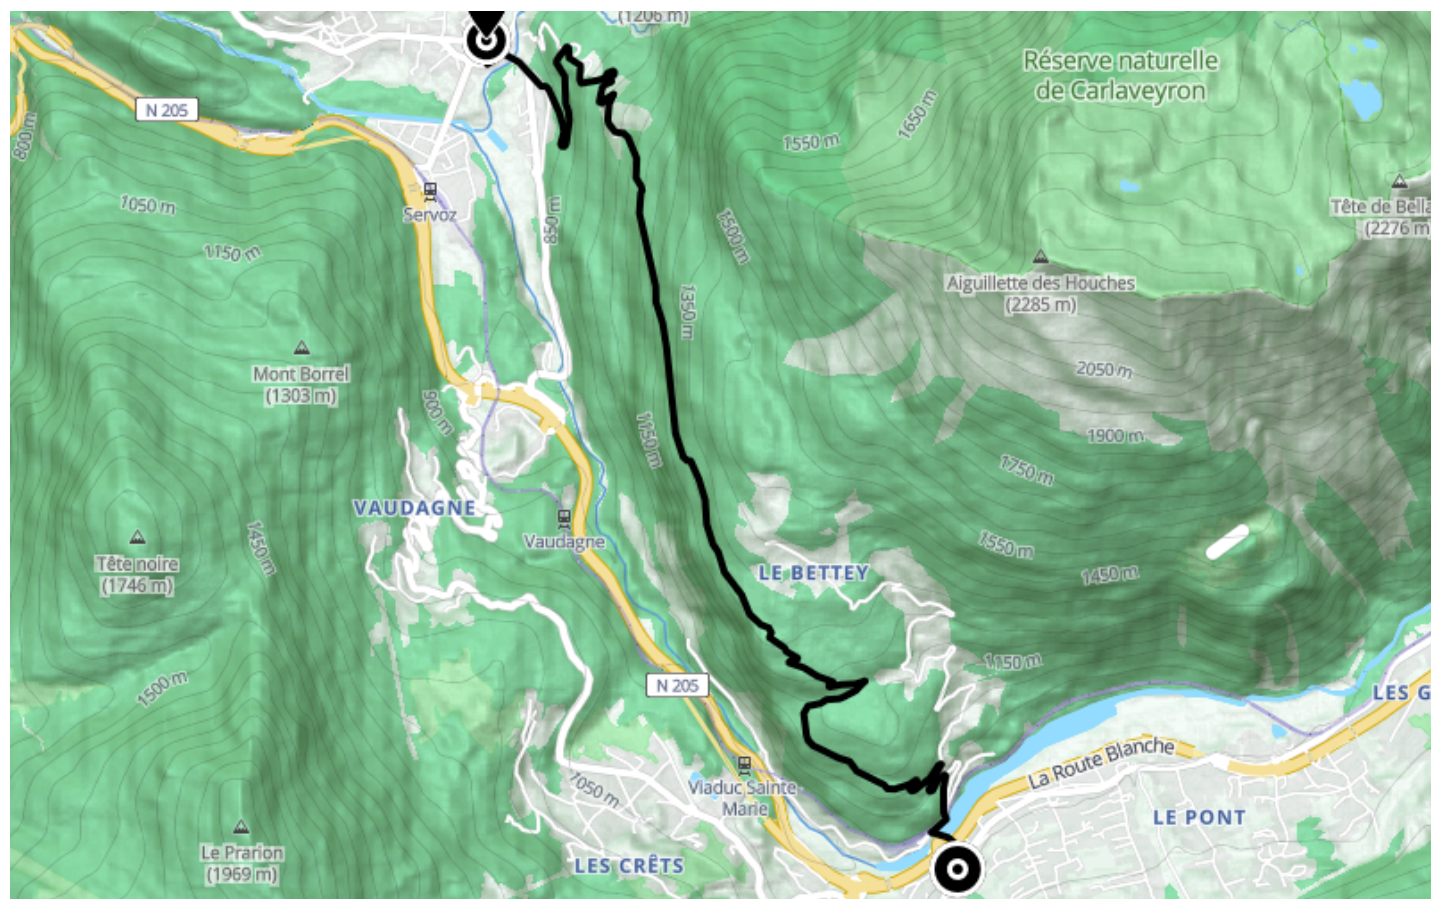

E-bike trail - L : From Les Houches to Servoz

● **Difficult**

🚲 **Electrically assisted
bicycle**

🕒 **42 min**

↔️ **8.50 km**

📍 **Départ** 55 Avenue des Alpes
74310, Les Houches

📍 **Arrivée** Rue du Bouchet
74310, Servoz

Descriptif

Attention: Itinerary shared with pedestrians.

Wearing a helmet and protections are highly recommended, mountain bike adapted to the descent with appropriate braking system.

Mountain bike guide available at all the rental companies in the valley as well as at the Tourist Offices.