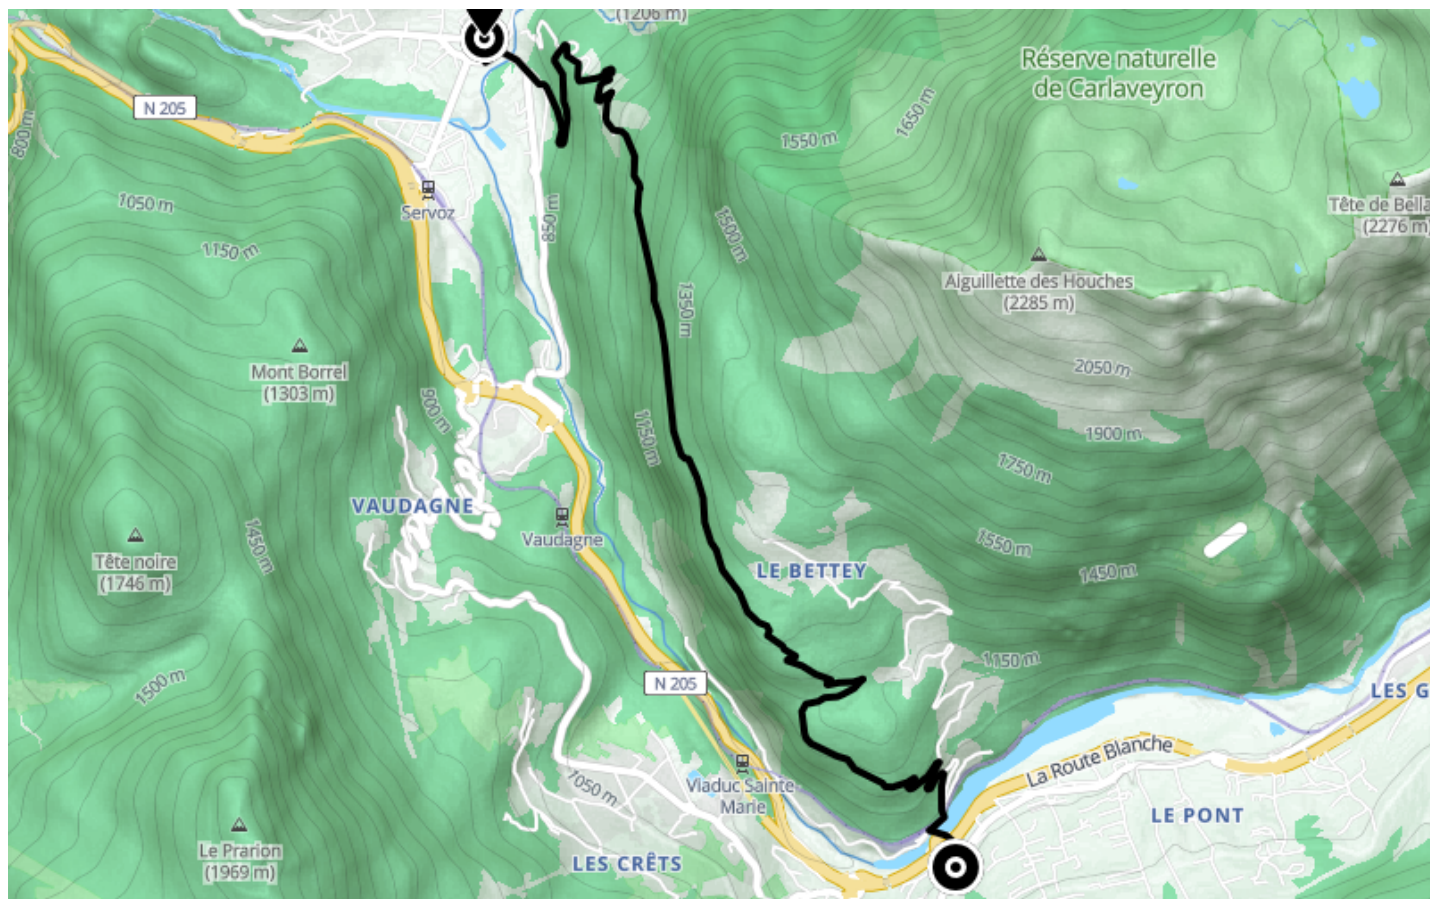

E-bike trail - L : From Les Houches to Servoz

● **Difficult**

🚲 **Electrically assisted
bicycle**

🕒 **42 min**

↔️ **8.50 km**

📍 **Départ** 55 Avenue des Alpes
74310, Les Houches

📍 **Arrivée** Rue du Bouchet
74310, Servoz

Descriptif

Attention: Itinerary shared with pedestrians.

Wearing a helmet and protections are highly recommended, mountain bike adapted to the descent with appropriate braking system.

Mountain bike guide available at all the rental companies in the valley as well as at the Tourist Offices.