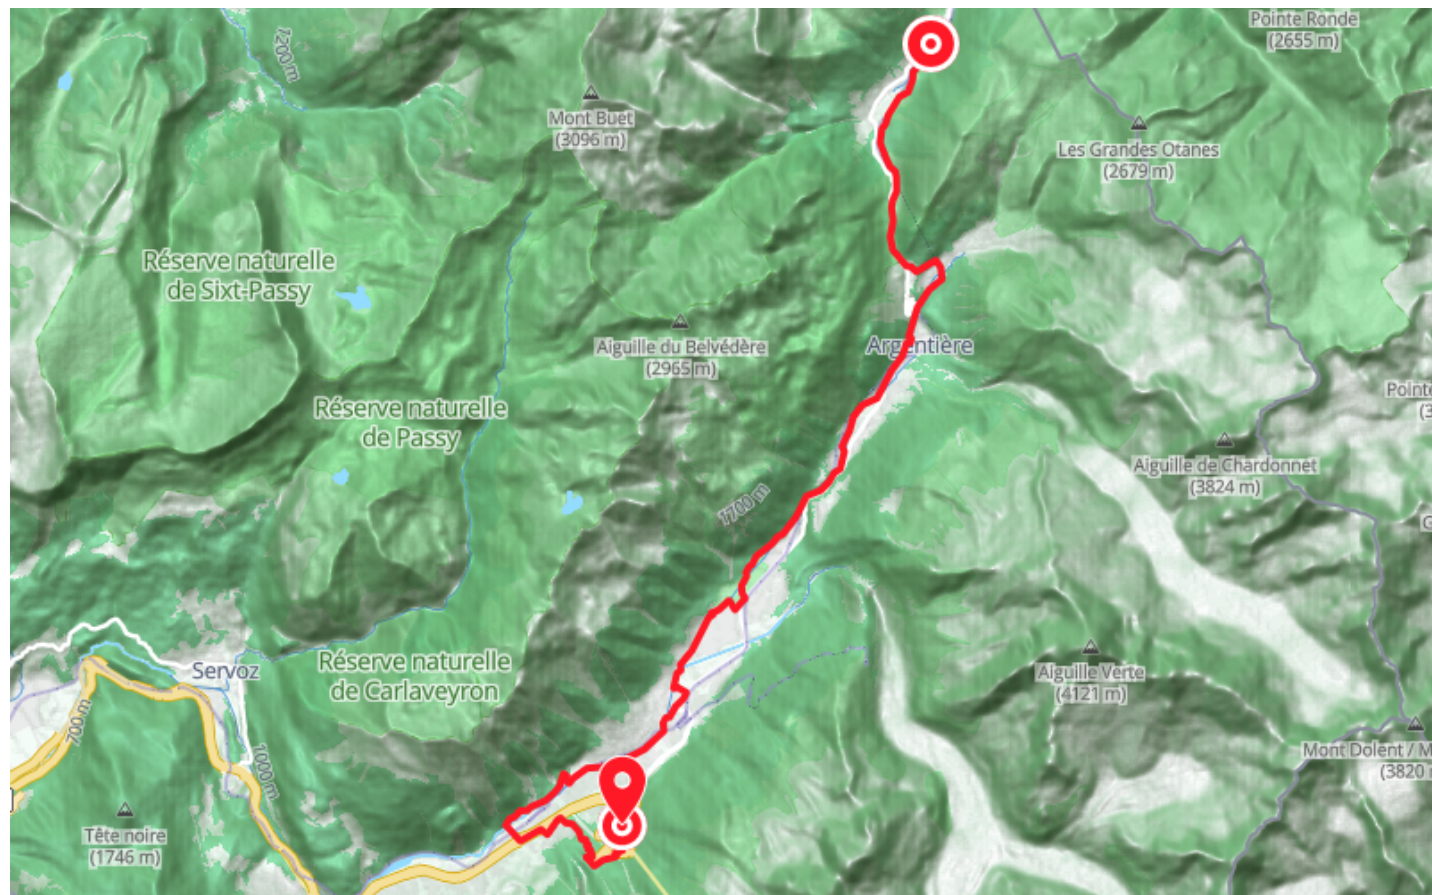

MTB trail – T : E-Bike MB France-Italy from Vallorcine

● Average

🚲 Mountain bike

🕒 0 min

↔️ 24.7 km

📍 **Départ** Place de la Gare
74660, Vallorcine

📍 **Arrivée** La Route Blanche
74400, Chamonix-Mont-Blanc

Descriptif

Departure possible from every village in the valley.

This route follows the Plan's A, G, K and T itineraries.

Mountain bike guide available from all valley rental outlets and Tourist Offices.

Helmets and protective gear strongly recommended, mountain bikes suitable for downhill riding with appropriate braking systems.

Office de Tourisme de Chamonix

85 place du triangle de l'amitié

+33450530024

<https://www.chamonix.com/>

Retrouvez ce parcours et bien d'autres
sur l'application mobile **Loopi - balades & GPS**