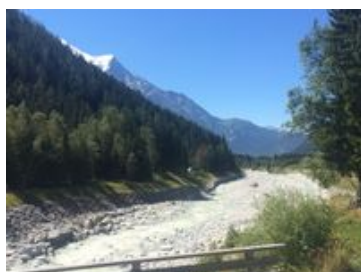

Office de Tourisme de Chamonix
85 place du triangle de l'amitié
+33450530024