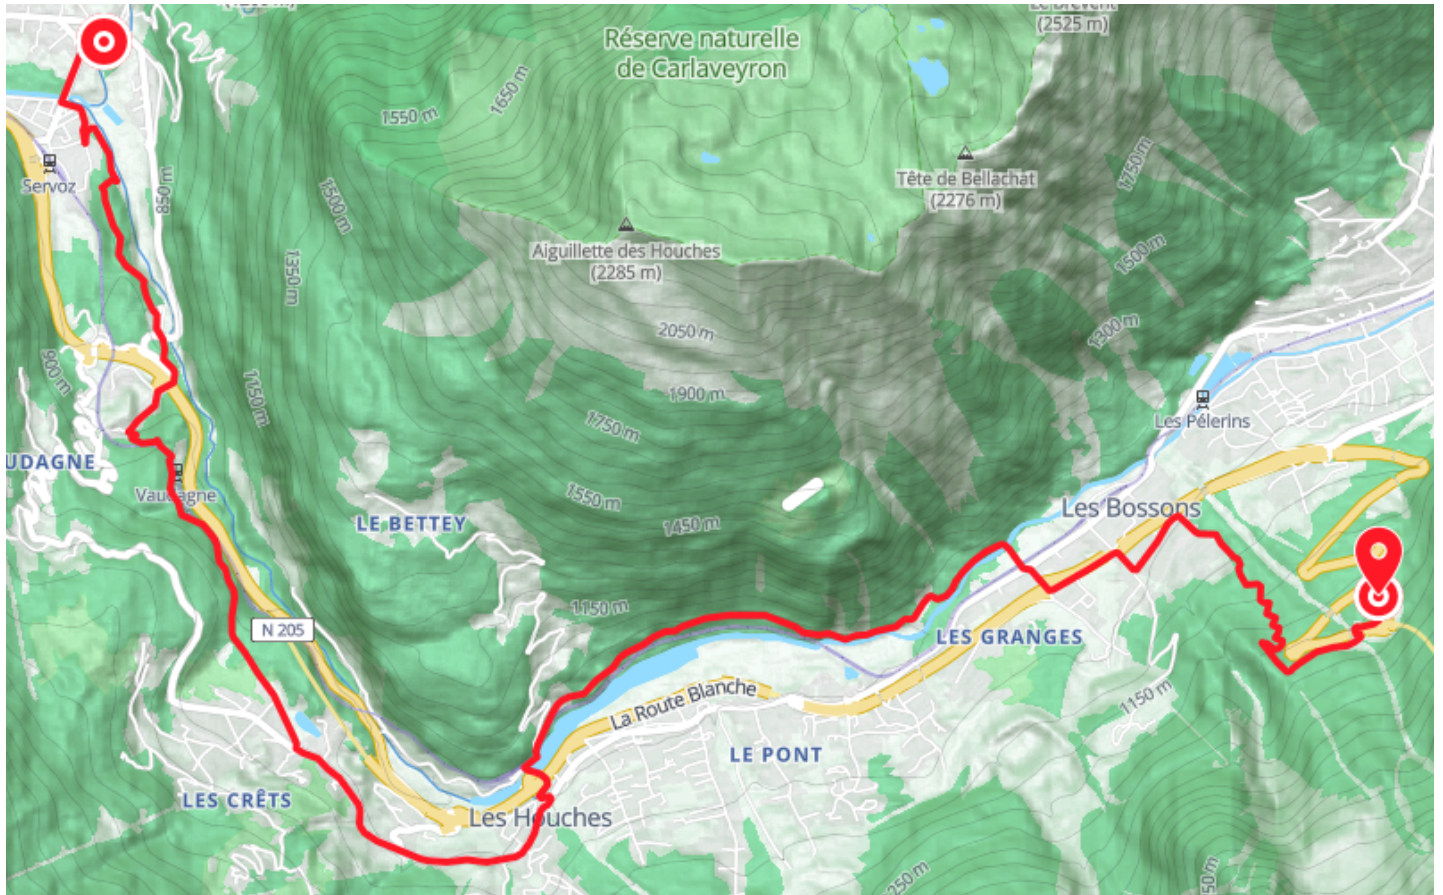

MTB trail – T : E-Bike MB France-Italy from Servoz

● **Average**

🚲 **Mountain bike**

🕒 **0 min**

↔️ **14.6 km**

📍 **Départ** 89 Rue du Bouchet
74310, Servoz

📍 **Arrivée** La Route Blanche
74400, Chamonix-Mont-Blanc

Descriptif

Departure possible from every village in the valley.

This route follows the Plan's P, K and T itineraries.

Mountain bike guide available from all valley rental outlets and Tourist Offices.

We strongly recommend that you wear a helmet and protective gear, and that you use a mountain bike suitable for downhill riding with an appropriate braking system.

Office de Tourisme de Chamonix

85 place du triangle de l'amitié

+33450530024

<https://www.chamonix.com/>

Retrouvez ce parcours et bien d'autres
sur l'application mobile **Loopi - balades & GPS**