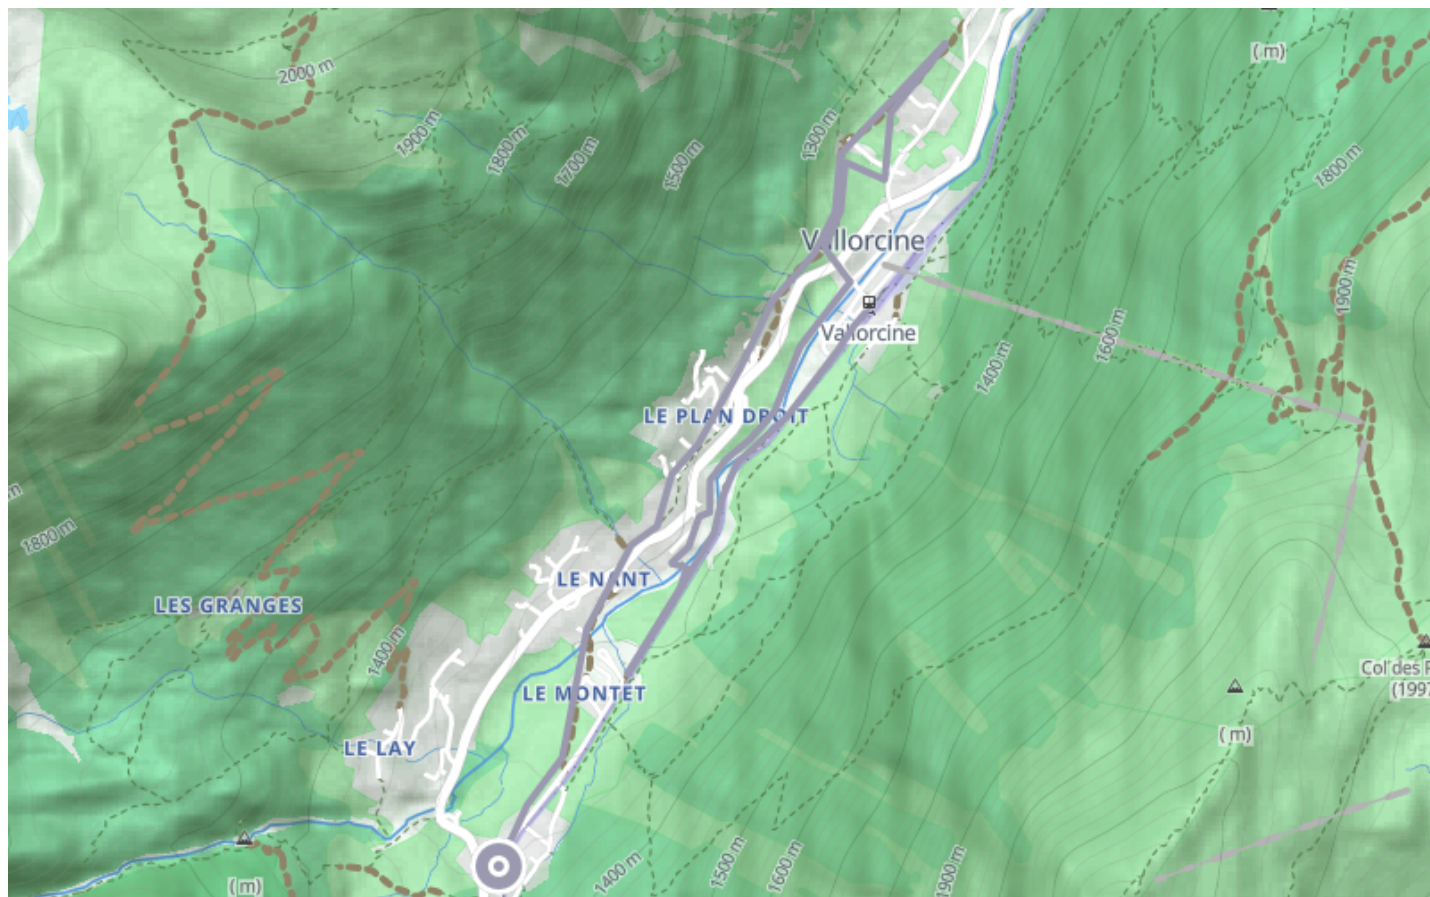

# Vallorcine village pedestrian itinerary

🚶 Walk

🕒 2 h

↔️ 3.60 km

📍 **Départ** Route du Montet  
74660, Vallorcine

## Descriptif

Groomed footpath running through the village from Le Buet to the main town. A complete change of scenery along the rail track! The walker moves through a gentle landscape. Ideal for families and beginners.

Retrouvez ce parcours et bien d'autres  
sur l'application mobile **Loopi - balades & GPS**