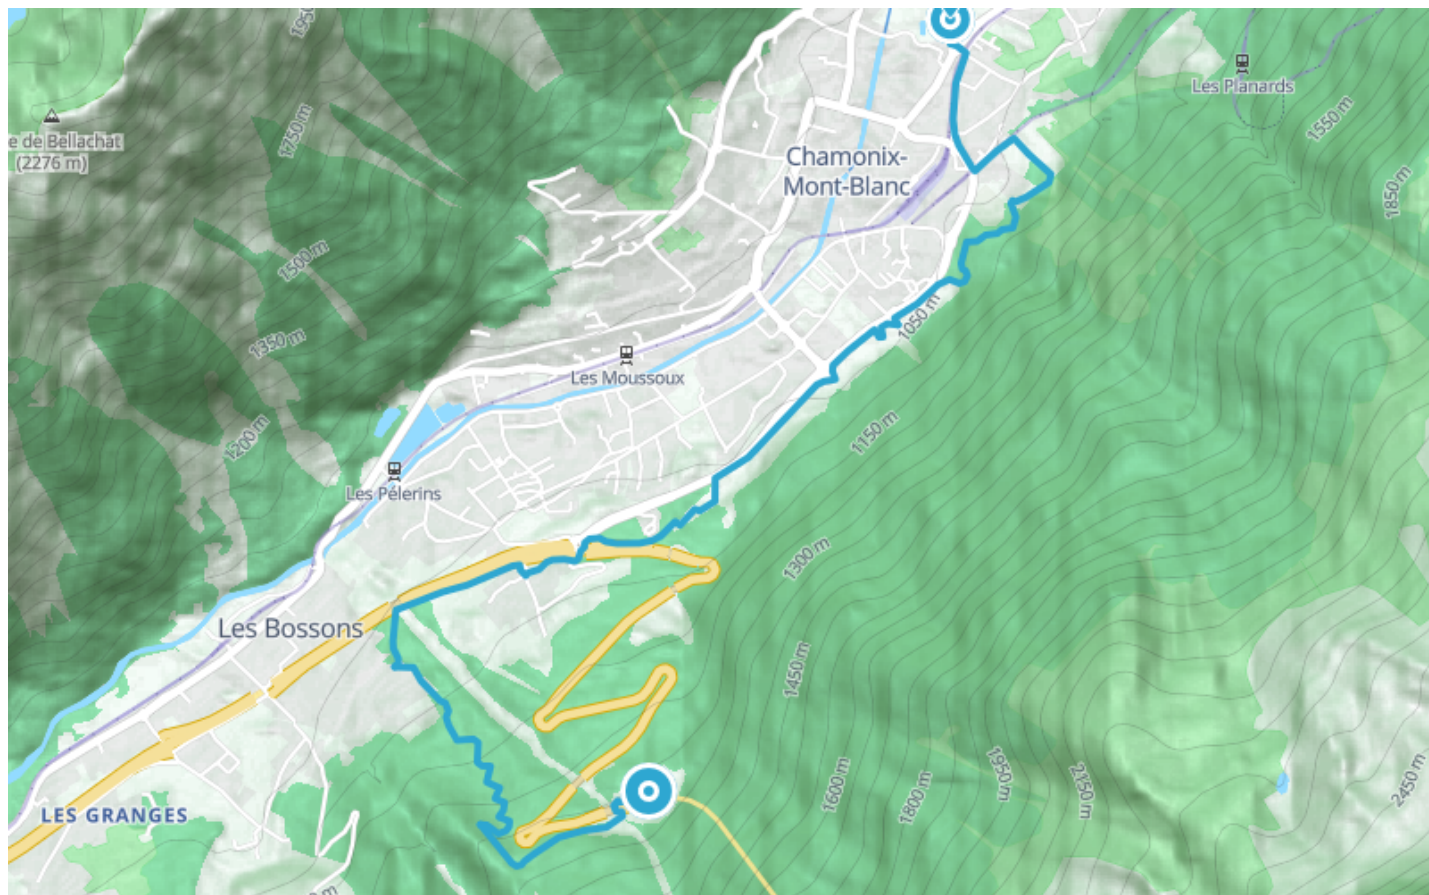

MTB trail – T : E-Bike MB – Mont-Blanc Tunnel – Nordic House

● Easy

🚲 Mountain bike

🕒 0 min

↔️ 7.00 km

📍 **Départ** La Route Blanche
74400, Chamonix-Mont-Blanc

📍 **Arrivée** 24 Avenue de la Plage
74400, Chamonix-Mont-Blanc

Descriptif

This route links up with the Maison Nordique in Chamonix.

Mountain bike guide available from all valley rental outlets and Tourist Offices.

We strongly recommend that you wear a helmet and protective gear, and that you use a mountain bike suitable for downhill riding with an appropriate braking system.

Office de Tourisme de Chamonix

85 place du triangle de l'amitié

+33450530024

<https://www.chamonix.com/>

Retrouvez ce parcours et bien d'autres
sur l'application mobile **Loopi - balades & GPS**