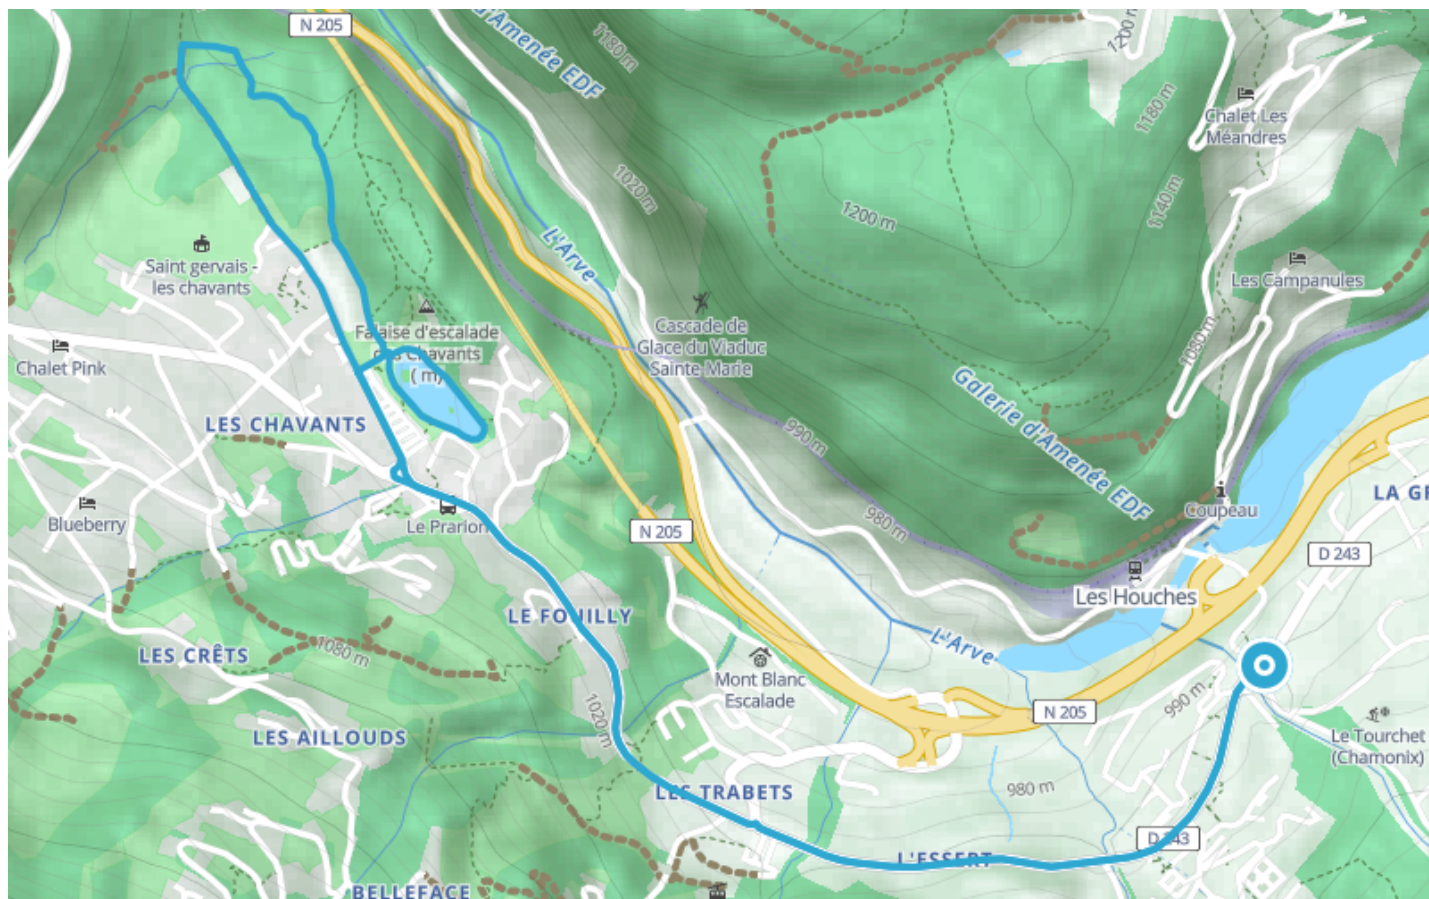

E-bike trail - S : Ride to Les Chavants

● Easy

🚲 Electrically assisted
bicycle

🕒 37 min

↔ 6.05 km

📍 **Départ** 55 Avenue des Alpes
74310, Les Houches

Descriptif

Attention: Itinerary shared with pedestrians.

Wearing a helmet and protections are highly recommended, mountain bike adapted to the descent with appropriate braking system.

Mountain bike guide available at all the rental companies in the valley as well as at the Tourist Offices.

Office de Tourisme de Chamonix

85 place du triangle de l'amitié

+33450530024

<https://www.chamonix.com/>

Retrouvez ce parcours et bien d'autres
sur l'application mobile **Loopi - balades & GPS**