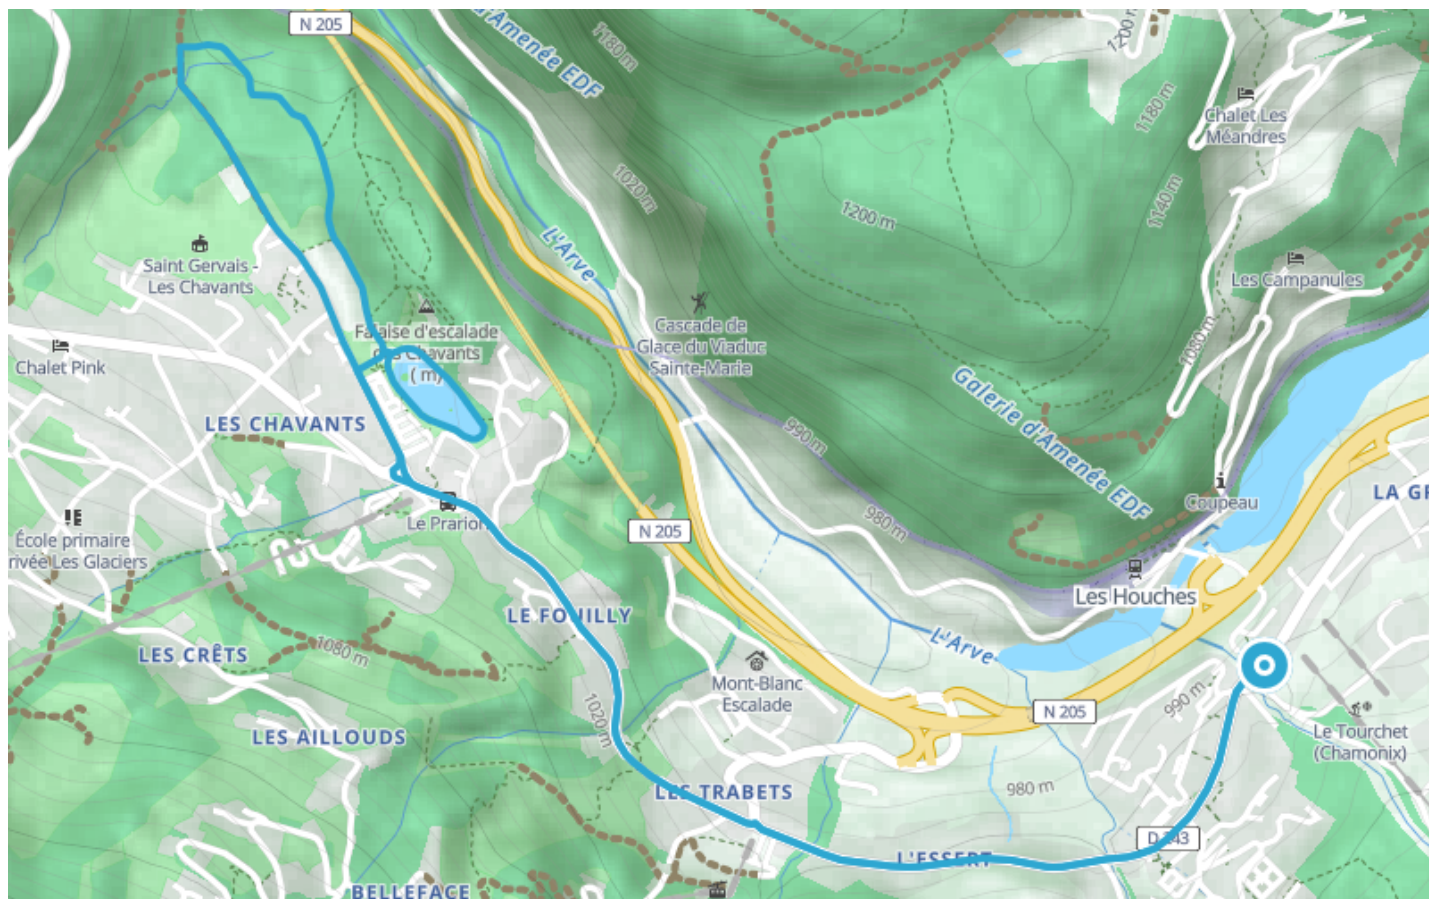

# E-bike trail – S : Ride to Les Chavants

● Easy

🚲 Electrically assisted  
bicycle

🕒 35 min

↔ 6.03 km

📍 **Départ** 55 Avenue des Alpes  
74310, Les Houches

## Descriptif

Attention: Itinerary shared with pedestrians.

Wearing a helmet and protections are highly recommended, mountain bike adapted to the descent with appropriate braking system.

Mountain bike guide available at all the rental companies in the valley as well as at the Tourist Offices.

**Office de Tourisme de Chamonix**

85 place du triangle de l'amitié

+33450530024

<https://www.chamonix.com/>

Retrouvez ce parcours et bien d'autres  
sur l'application mobile **Loopi - balades & GPS**