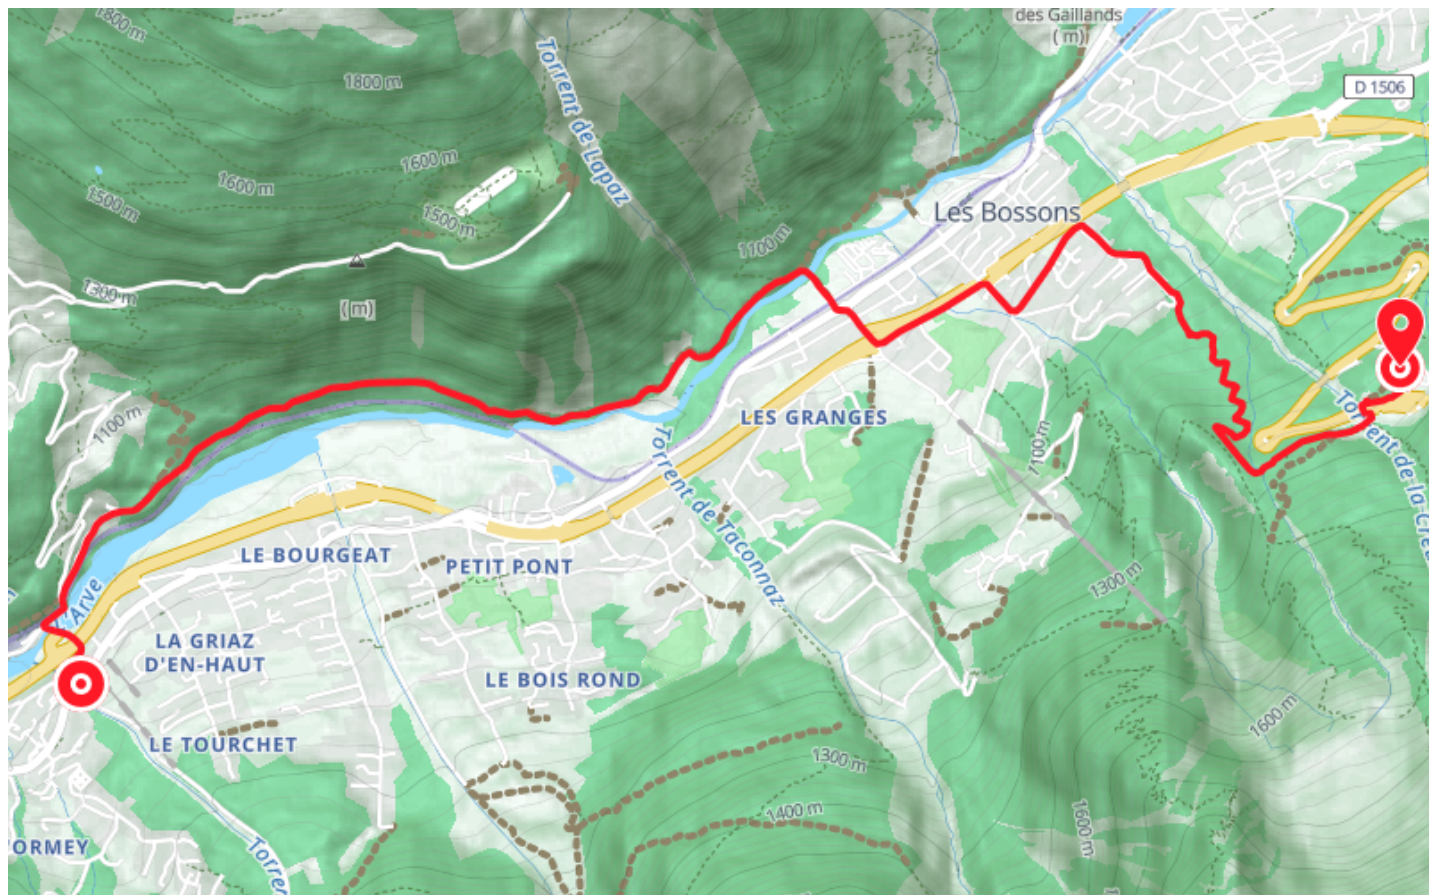

MTB trail – T : E-Bike MB France-Italy from Les Houches

● Average

🚲 Mountain bike

🕒 0 min

↔️ 7.30 km

📍 **Départ** 55 Avenue des Alpes
74310, Les Houches

📍 **Arrivée** La Route Blanche
74400, Chamonix-Mont-Blanc

Descriptif

Departure possible from every village in the valley.

This route follows the Plan's K and T itineraries.

Mountain bike guide available from all valley rental outlets and Tourist Offices.

We strongly recommend that you wear a helmet and protective gear, and that you use a mountain bike suitable for downhill riding with an appropriate braking system.

Office de Tourisme de Chamonix

85 place du triangle de l'amitié

+33450530024

<https://www.chamonix.com/>

Retrouvez ce parcours et bien d'autres
sur l'application mobile **Loopi - balades & GPS**