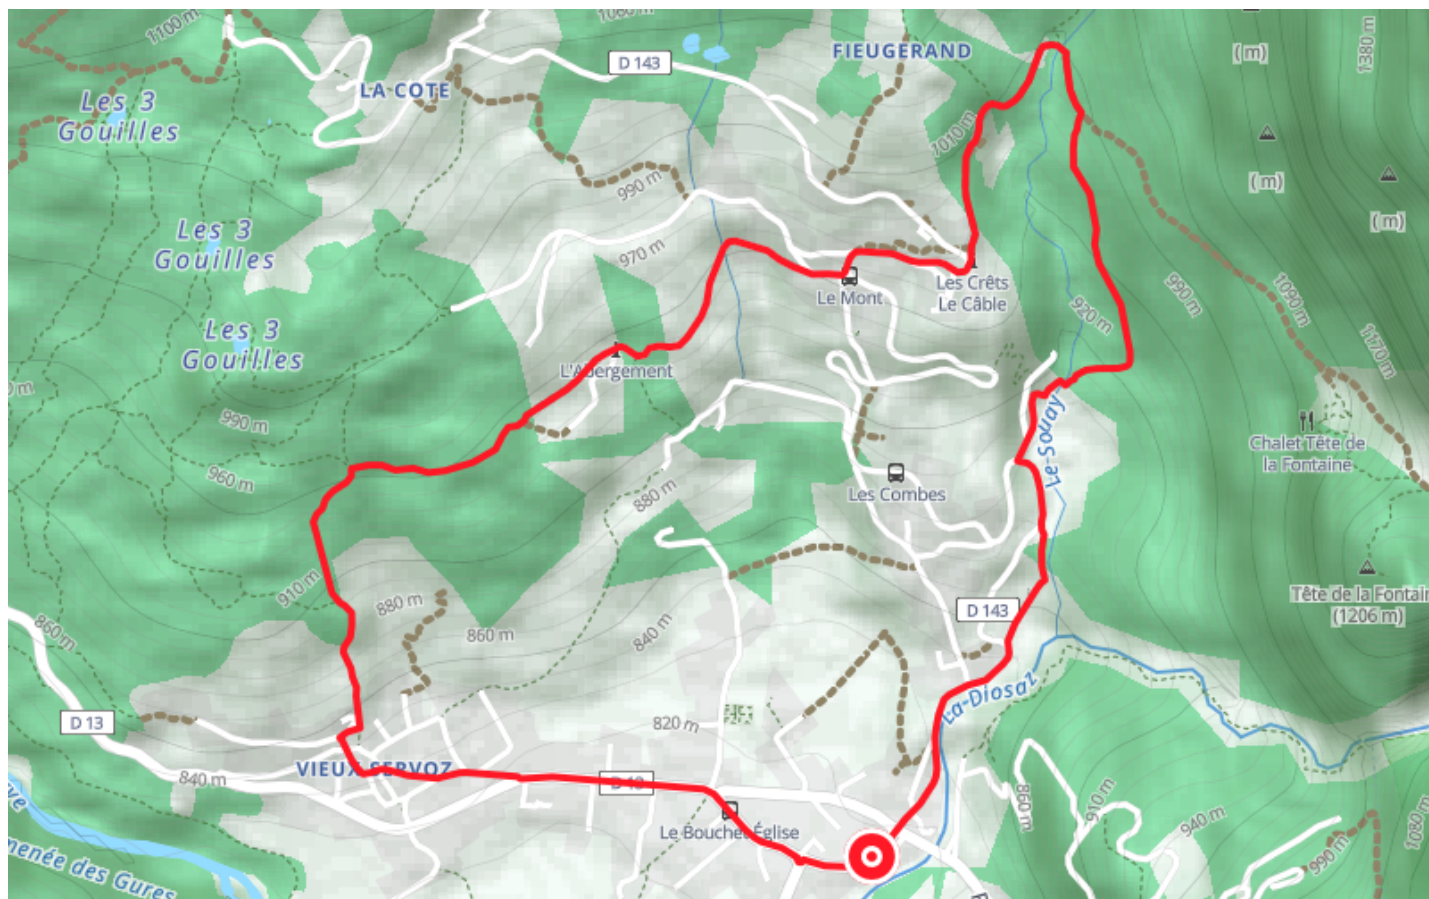

E-bike trail - N : Servoz by its hamlets

● Average

🚲 Electrically assisted
bicycle

🕒 27 min

↔ 5.07 km

📍 **Départ** 112 Rue du Bouchet
74310, Servoz

Descriptif

Wearing a helmet and protective gear is highly recommended, mountain bikes suitable for downhill riding with appropriate braking systems.

Retrouvez ce parcours et bien d'autres
sur l'application mobile **Loodpi - balades & GPS**