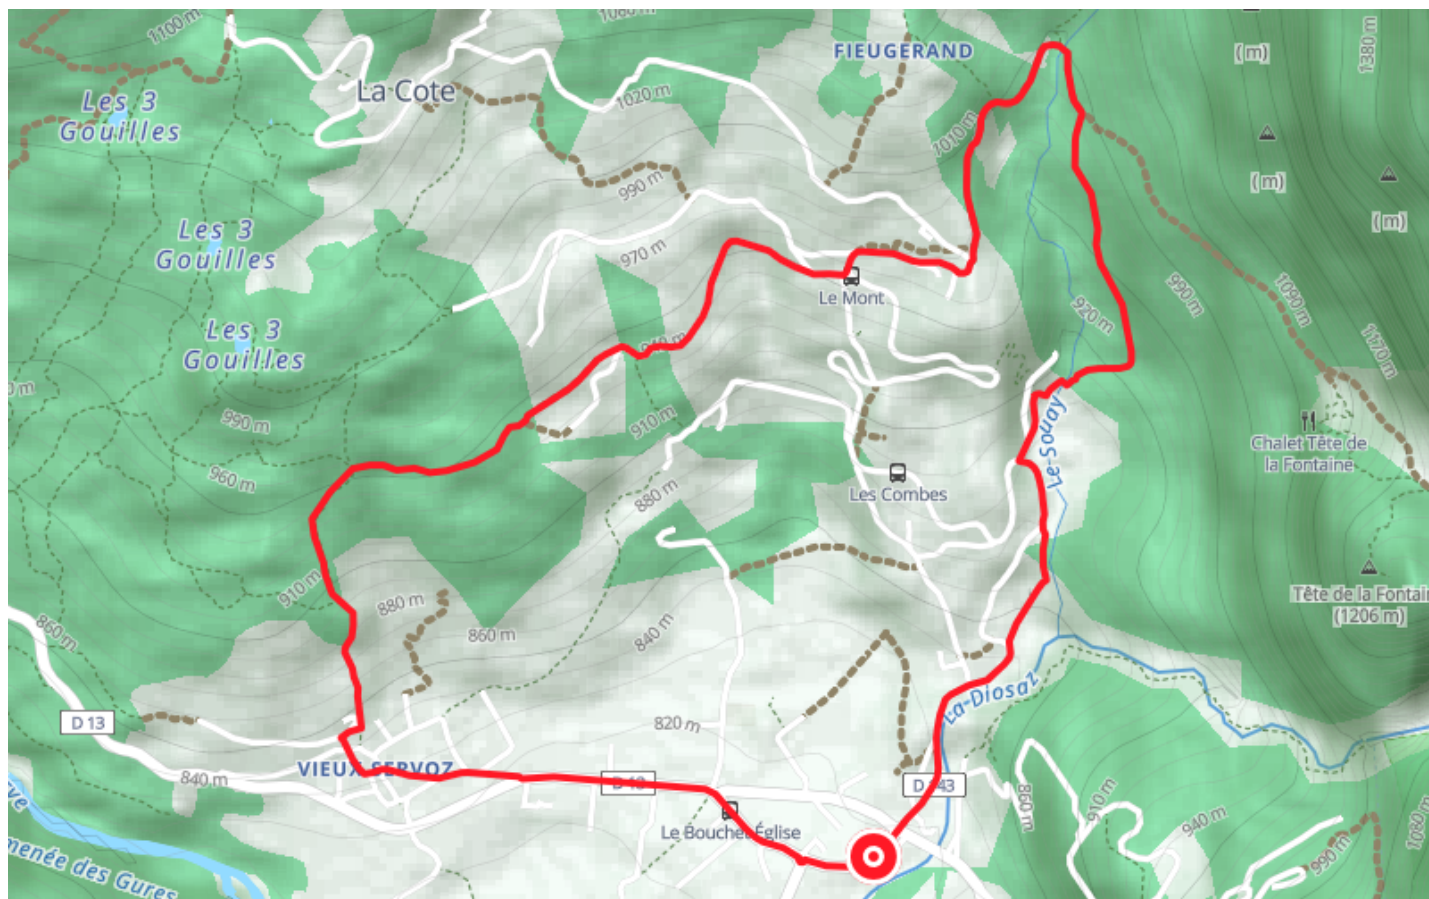

# E-bike trail - N : Servoz by its hamlets

● Average

🚲 Electrically assisted  
bicycle

🕒 27 min

↔ 5.07 km

📍 **Départ** 112 Rue du Bouchet  
74310, Servoz