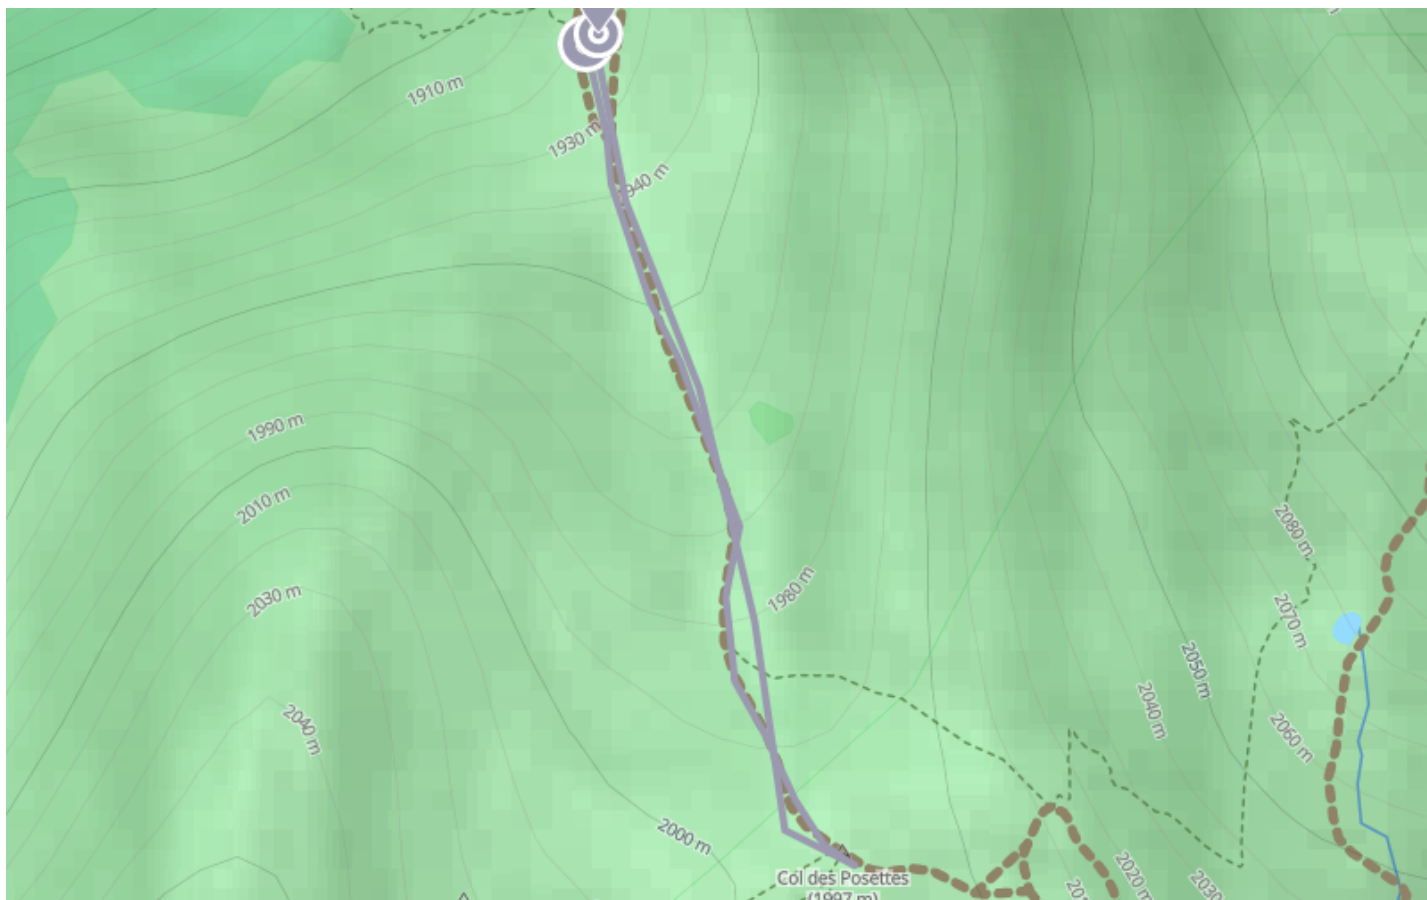

Snowshoeing route of Les Posettes

🚴 Snowshoes

🕒 1 h 30 min

↔️ 1.20 km

📍 **Départ** 74660, Vallorcine

📍 **Arrivée** 74660, Vallorcine

Descriptif

The route starts at the top of the Vallorcine cable car and takes you towards the Aiguillette des Posettes. The signs to follow are purple.

Departure: Top of the Vallorcine cable car.

Duration: 1h30 go and return.

Difficulty: hard.

+33450530024

<https://www.chamonix.com/>

Retrouvez ce parcours et bien d'autres
sur l'application mobile **Loodpi - balades & GPS**