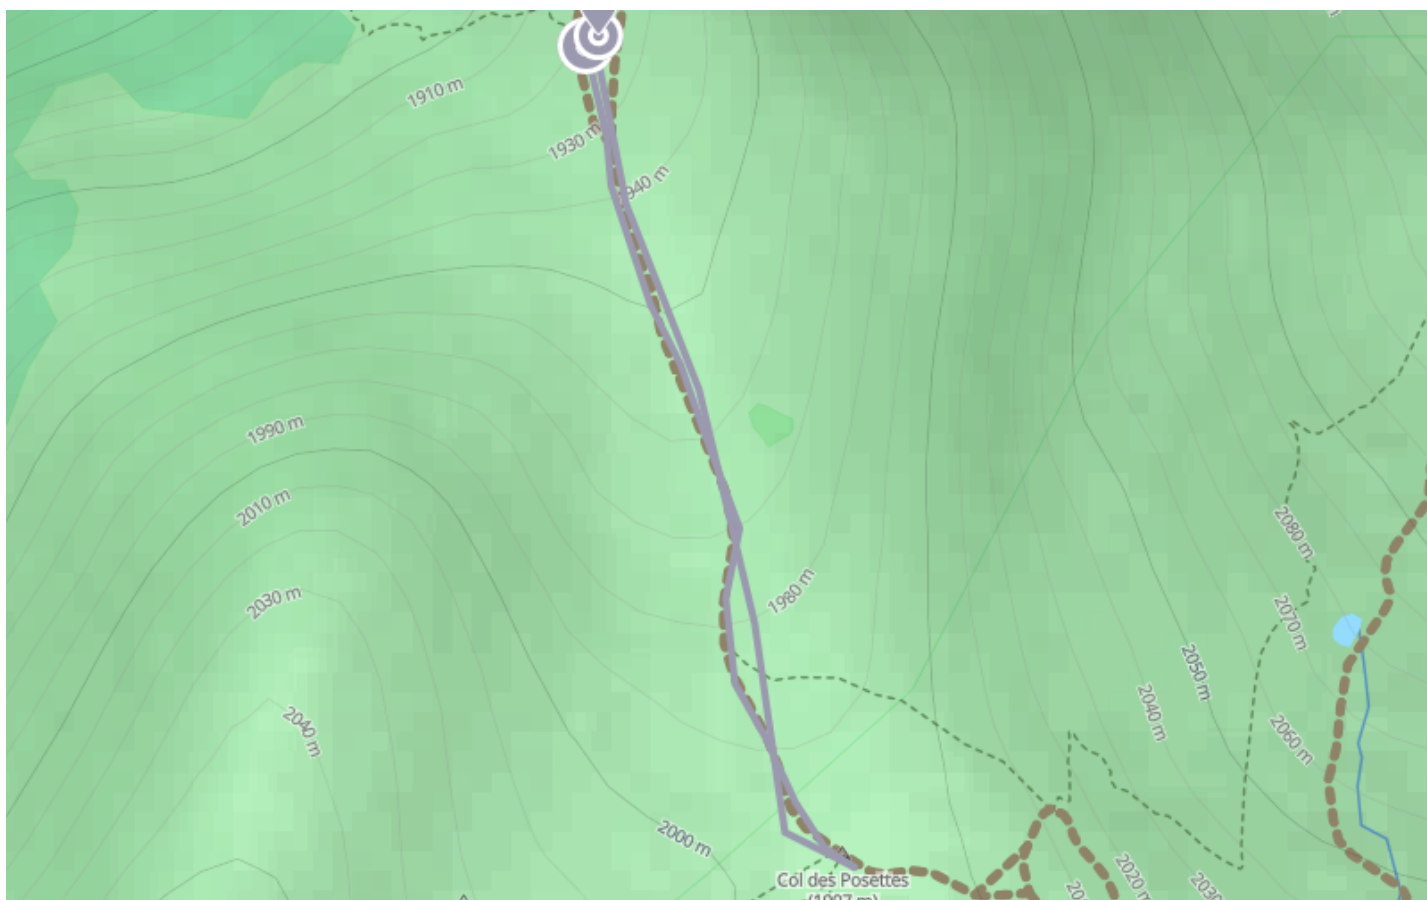

Snowshoeing route of Les Posettes

🚴 Snowshoes

🕒 1 h 30 min

↔️ 1.20 km

📍 **Départ** 74660, Vallorcine

📍 **Arrivée** 74660, Vallorcine

Descriptif

The route starts at the top of the Vallorcine cable car and takes you towards the Aiguillette des Posettes. The signs to follow are purple.

Departure: Top of the Vallorcine cable car.

Duration: 1h30 go and return.

Difficulty: hard.

+33450530024

<https://www.chamonix.com/>

Retrouvez ce parcours et bien d'autres
sur l'application mobile **Loodpi - balades & GPS**