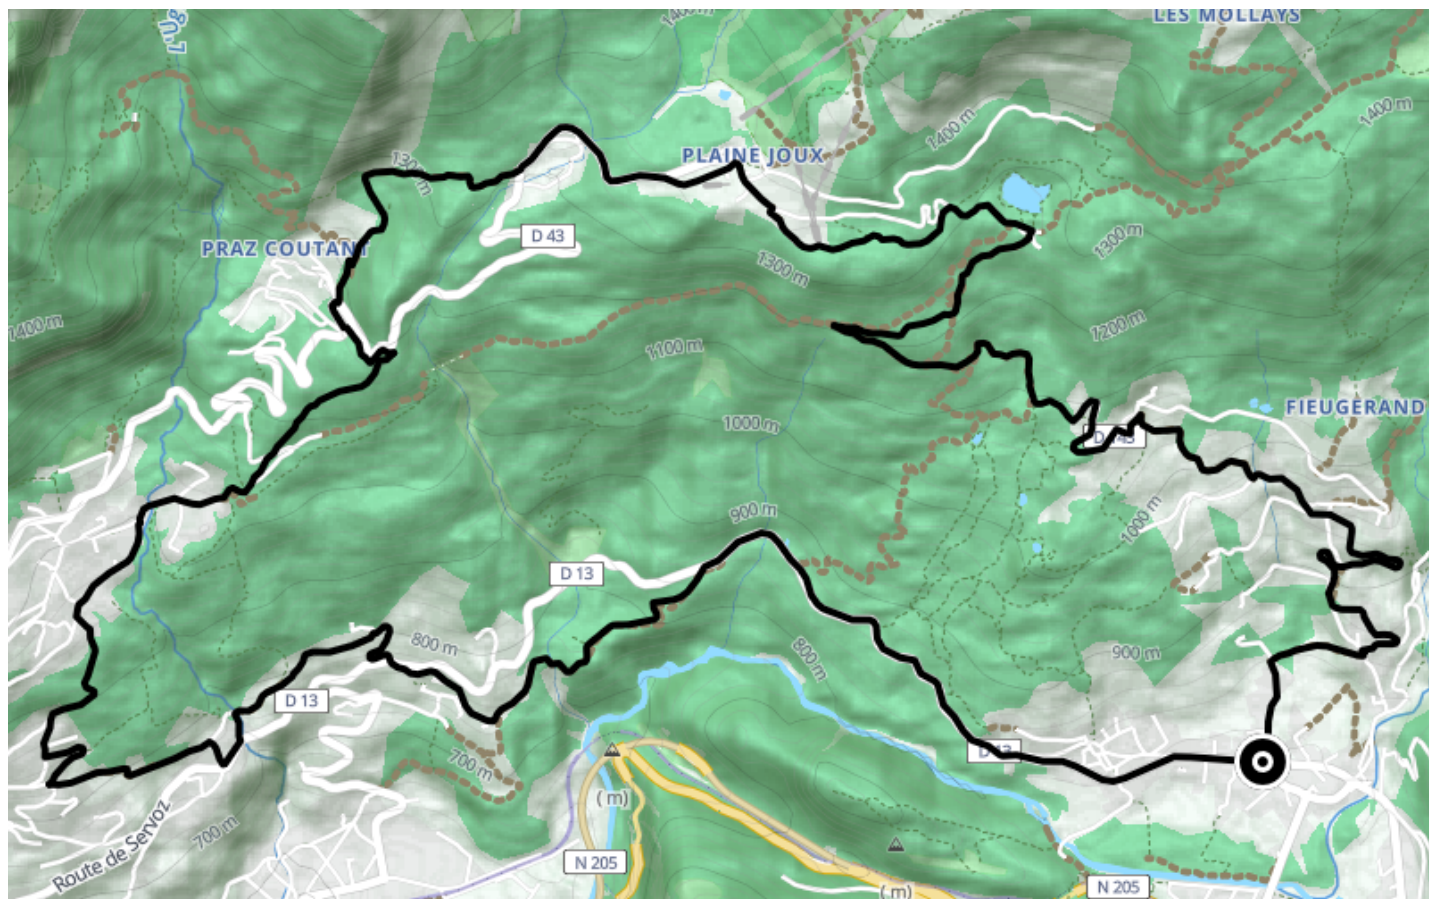

E-bike trail - 2 : From Servoz to Passy

● **Difficult**

🚲 **Electrically assisted bicycle**

🕒 **0 min**

↔️ **18.2 km**

📍 **Départ** Route de Passy
74310, Servoz

Descriptif

Sporting loop between Servoz and Passy by the Lac Vert and crossing the agricultural parcels of the hillsides.