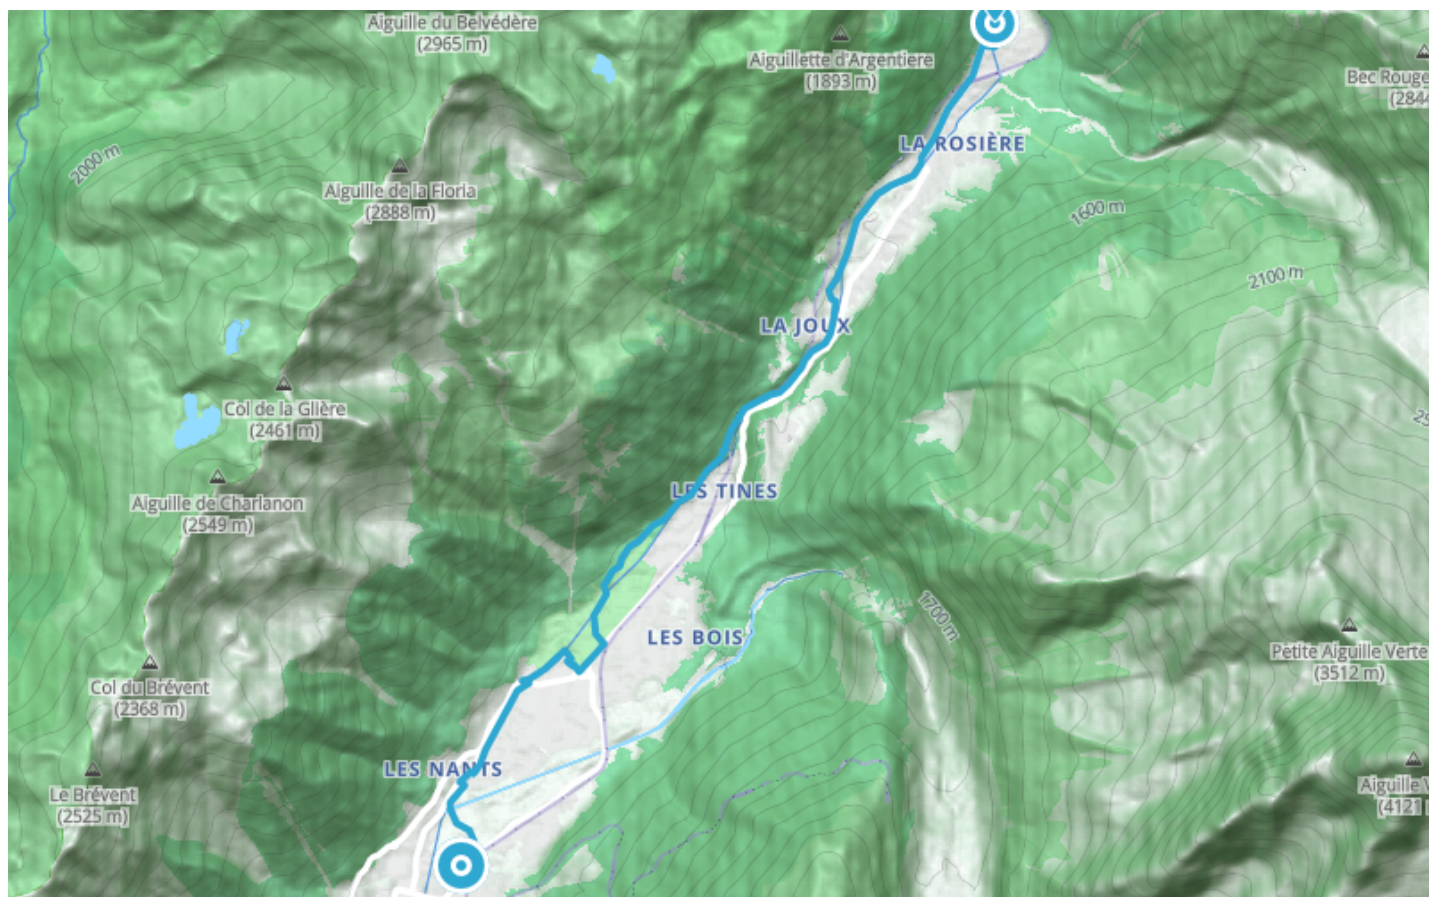

E-Bike trail - G : Chamonix - Argentière via the Arve river's right bank

● Easy

🚲 Electrically assisted bicycle

🕒 1 h

↔ 9.03 km

📍 **Départ** 99 Avenue de la Plage
74400, Chamonix-Mont-Blanc

📍 **Arrivée** 98 Route du Village
74400, Chamonix-Mont-Blanc

Descriptif

Possibility to do the course in the direction Argentière - Chamonix : D+ 70 m.

Wearing a helmet and protective gear is highly recommended. Mountain bikes suitable for downhill riding with appropriate braking systems.