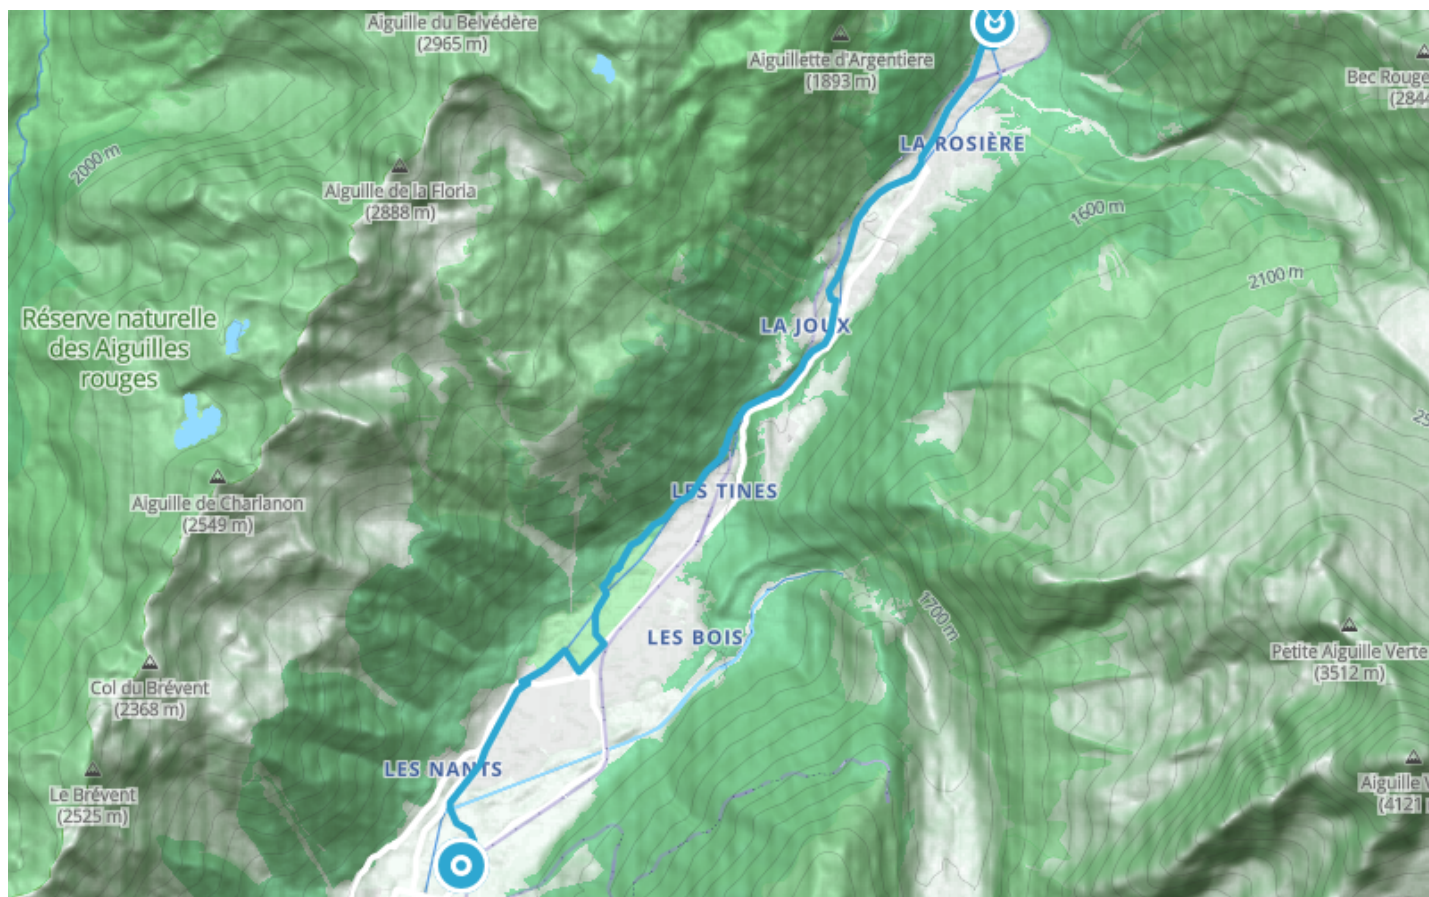

E-Bike trail - G : Chamonix - Argentière via the Arve river's right bank

● Easy

🚲 Electrically assisted bicycle

🕒 1 h

↔ 8.97 km

📍 **Départ** 99 Avenue de la Plage
74400, Chamonix-Mont-Blanc

📍 **Arrivée** 98 Route du Village
74400, Chamonix-Mont-Blanc

Descriptif

Possibility to do the course in the direction Argentière - Chamonix : D+ 70 m.

Wearing a helmet and protective gear is highly recommended. Mountain bikes suitable for downhill riding with appropriate braking systems.