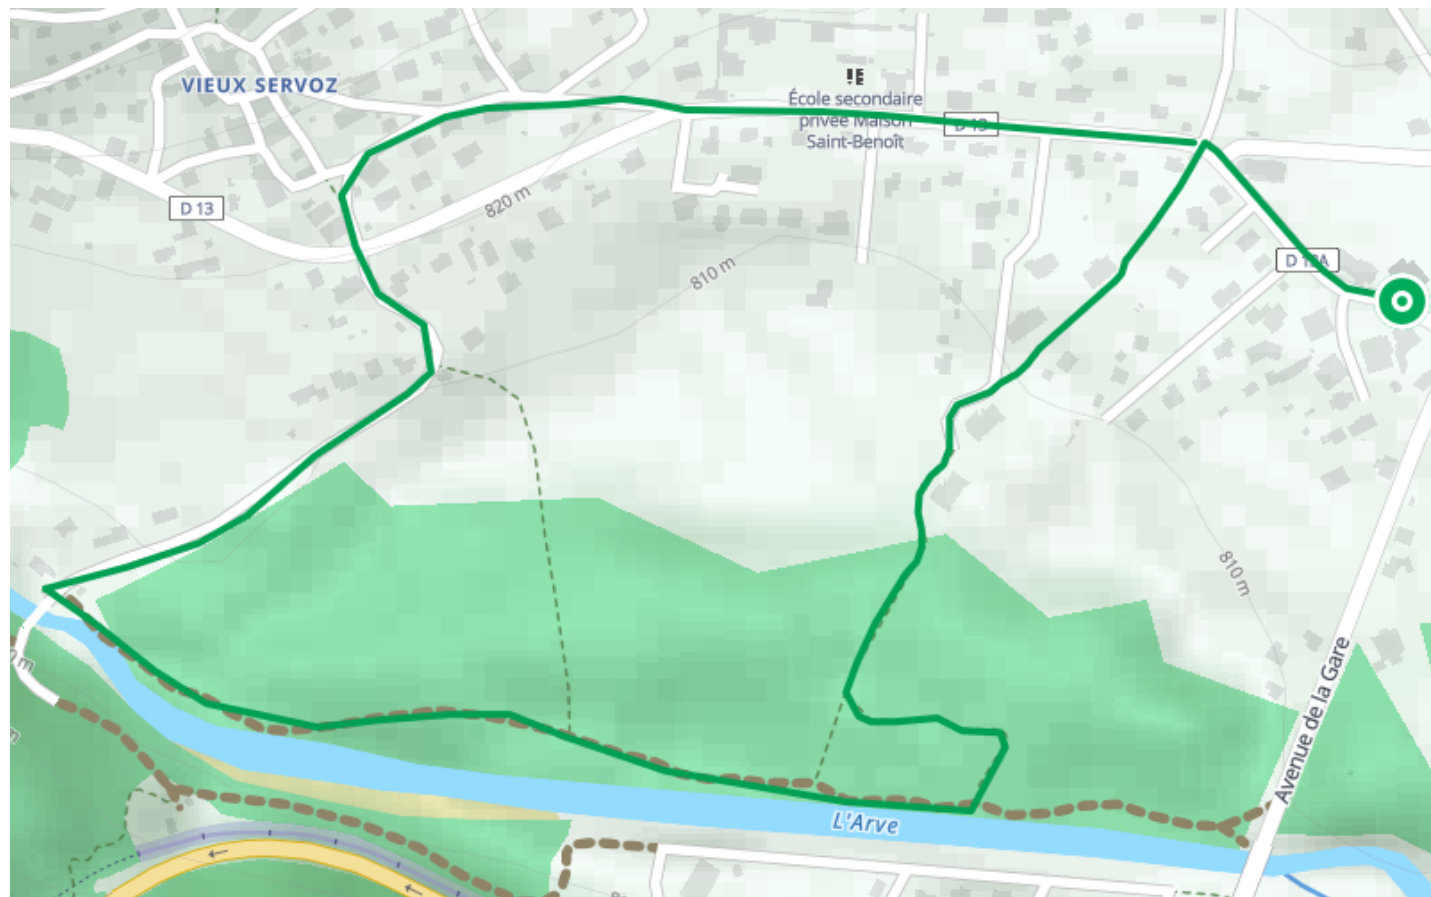

Along the Arve river

● Very easy

🚶 Walk

🕒 1 h 30 min

↔ 2.30 km

📍 **Départ** 44 Rue de l'Église
74310, Servoz

Descriptif

Walk shaded in the forest near the river.

Departure : since the parking of the Servoz Church, walk to the village hall "Jean Morel". In the crossroad, follow the path to the left which goes along a small brook to reach the forest. Continue to the right in the direction of "Le Vieux Servoz", the old village. Possibility to return in the Servoz center since the hamlet "Le Vieux Servoz", or by the hamlet "Le Lac" by following the way of the Lanterns bridge then to the left direction "Le Lac".

85 place du triangle de l'amitié

+33450530024

<https://www.chamonix.com/>

Retrouvez ce parcours et bien d'autres
sur l'application mobile **Loopi - balades & GPS**